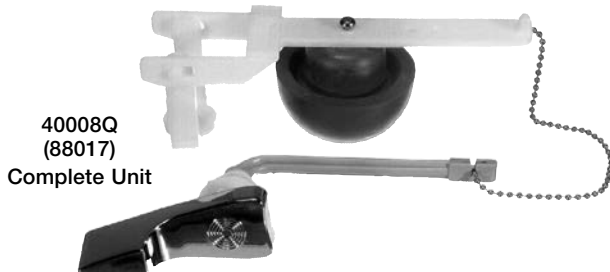

TOILET REPAIRS

FLUSH VALVES & FLUSH VALVE REPAIR PARTS

DUAL FLUSH REPAIR KIT FOR AMERICAN STANDARD

- Fits Dual Flush models H2Option, Siphonic & Flowise

Card
Stk. No. _____

10575X

FLUSH VALVE SEAL KIT FOR AMERICAN STANDARD

- Fits Cadet 3 Toilets

Card
Stk. No. _____

10576X

WATERSAVER FLUSH VALVE FOR MANSFIELD

- Replaces Models #208 and #209
- OEM Ref. #210

80371

88907

Carded

Stk. No.	Description
88907	#210 Flush Valve
—	#2081 Flush Valve Complete with Tank Lever
80371	Tank Lever Only
88096	Gasket Only

COMPLETE "TOUCH FLUSH" UNIT FOR ELJER

Includes Tank Lever (Stk. #41833)

40008Q
(88017)
Complete Unit

80813

40488B
(80865)

Product Stk. No.	Carded Stk. No.	Part No.	Description
40008Q*	88017	9	Complete "Touch Flush" Unit
40488B	80865	13	Closet Spud Gasket
—	80813	14	Tank Bulb
—	88007	14	Tank Lever