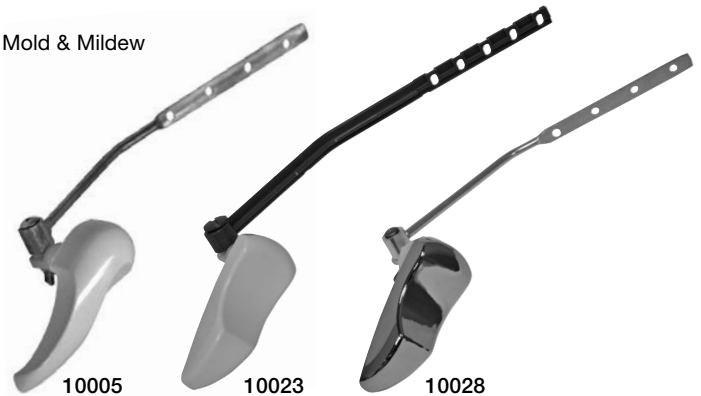

- American Standard
- Coastmaster
- Eljer
- Mansfield
- Universal Rundle (Sears)

All Items are Carded for Peg Board Display and Are Complete with "Easy-to-Follow" Instructions

Gondola Not Included

### Stk. No. Description

80458A	<b>4' Toilet Repair Assortment</b> Starter Assortment in 4' of Space
81180A	<b>8' Toilet Repair Assortment</b> Standard Assortment in 8' of Space
81194A	<b>4' Toilet Repair Assortment</b> Starter Assortment in 4' of Space (3 each)
81190A	<b>8' Toilet Repair Assortment</b> Standard Assortment in 8' of Space (3 each)

## UNIVERSAL TANK LEVERS

### UNIVERSAL TOILET HANDLE

- Microban® Antimicrobial Protection inhibits the growth of Bacteria, Mold & Mildew
- Universal Arm fits most front, side & angle mounted toilet handles
- 8" Arm

Stk. No.	Description	Material	
		Handle	Arm
10005	Microban Toilet Handle <i>White</i>	<i>Plastic</i>	<i>Plastic</i>
10031	Microban Toilet Handle <i>Chrome</i>	<i>Plastic</i>	<i>Metal</i>
10023	Microban Toilet Handle <i>White</i>	<i>Plastic</i>	<i>Plastic</i>
10028	Microban Toilet Handle <i>Chrome</i>	<i>Plastic</i>	<i>Metal</i>
10033	Microban Toilet Handle <i>Chrome</i>	<i>Metal</i>	<i>Metal</i>