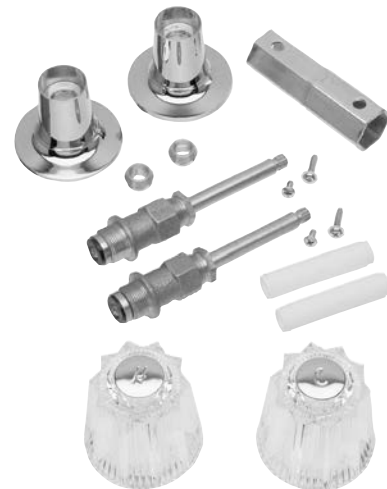

TUB & SHOWER REMODELING KITS

COMPLETE KIT FOR PFISTER *WINDSOR* WITH CRYSTAL HANDLES

Stk. No.	Description	Quantity
39630	3-Handle Remodeling Kit for Pfister	
<i>Kit Contains:</i>		
—	12H-2H/C Stem	2
—	12H-18D Stem	1
—	#38 Seat	3
—	H/C Handles Pair	1
—	Diverter Handle	1
—	Flange with Nipple	3
—	Socket Wrench	1

COMPLETE KIT FOR PFISTER *WINDSOR* CHROME FINISH WITH CRYSTAL HANDLES

Stk. No.	Description	Quantity
39689	2-Handle Remodeling Kit for Pfister	
<i>Kit Contains:</i>		
—	12H-2H/C Stem	2
—	#38 Seat	2
—	H/C Handles Pair	1
—	Flange with Nipple	2
—	Socket Wrench	1

COMPLETE KIT FOR PFISTER WITH METAL HANDLES

Stk. No.	Description	Quantity
39618	3-Handle Remodeling Kit for Pfister	
<i>Kit Contains:</i>		
—	12H-2H/C Stem	2
—	12H-18D Stem	1
—	#38 Seat	3
—	H/C Handles Pair	1
—	Diverter Handle	1
—	Flange	3
—	Sleeve	3
—	Socket Wrench	1