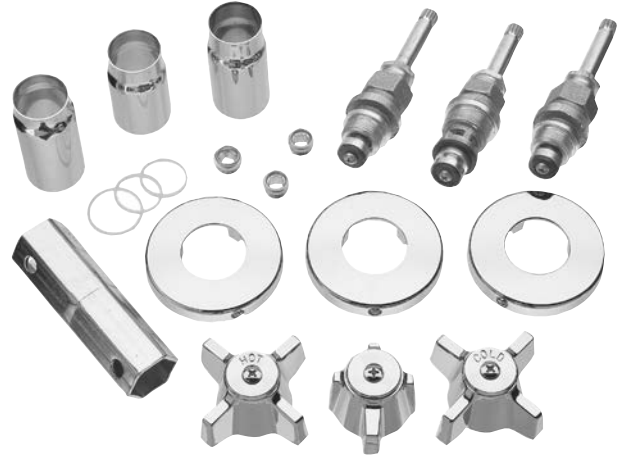

### COMPLETE KIT FOR STERLING WITH METAL HANDLE

Stk. No.	Description	Quantity
39621	3-Handle Remodeling Kit for Sterling	
<i>Kit Contains:</i>		
—	10L-1H/C Stem	2
—	10L-3D Stem	1
—	#18 Seat	3
—	H/C Handles Pair	1
—	Diverter Handle	1
—	Sleeve	2
—	Sleeve	1
—	Flange	3
—	Socket Wrench	1

### COMPLETE KIT FOR UNION BRASS WITH METAL HANDLE

Stk. No.	Description	Quantity
39690	2-Handle Remodeling Kit for Union Brass	
<i>Kit Contains:</i>		
—	7E-1H Stem	2
—	107 Seat	2
—	H/C Handle Pair	1
—	Flange, Sleeve, Nipple	2
—	Socket Wrench	1

### COMPLETE KIT FOR UNION BRASS WITH METAL HANDLE

Stk. No.	Description	Quantity
39740	Diverter Remodeling Kit for Union Brass	
<i>Kit Contains:</i>		
—	10Z-4D Stem	1
—	Diverter Handle	1
—	Flange, Sleeve, Nipple	1