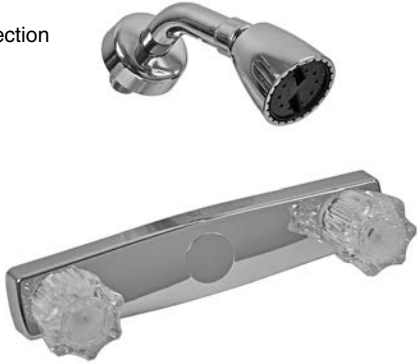

### ULTRA CHROME FAUCETS & SHOWER ARM

- Chrome
- 1/2" IPS Connection

Stk. No.	Description
10656	Faucet & Shower Arm

### GARDEN TUB SPOUT

- Chrome
- 3 Hole Mount, Acrylic Handles
- Up to 24" Adjustable Center

Stk. No.	Description
10661	Tub Spout & Handles (2)

### TUB & SHOWER DIVERTER FAUCETS

Stk. No.	Description
33158	4" Concealed Brass Underbody

### PERSONAL SHOWER FAUCET

- Vacuum Breaker To Insure Positive Water Shut-Off
- Chrome Plated

Stk. No.	Description
33198	4" Exposed Plastic Underbody