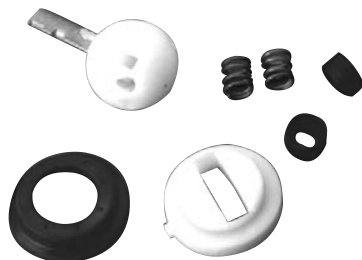

SINGLE HANDLE FAUCET REPAIRS

DL-15 SPOUT O-RINGS FOR DELTA

Fits Most Kitchen

Carded
Stk. No. _____

80973

DL-16 SINGLE LEVER BATH DIVERTER FOR DELTA

OEM Ref. #5649

Fits Most Tub & Shower

Carded
Stk. No. _____

80971

DL-17 SEATS & SPRINGS FOR DELTA / PEERLESS

Carded
Stk. No. _____

88050

UNIVERSAL SEATS & SPRINGS FOR DELTA

Carded
Stk. No. _____

86968

CARTRIDGE ASSEMBLY FOR DELTA *MONITOR* SERIES 1300 & 1400

Carded
Stk. No. _____

10347

CARTRIDGE ASSEMBLY FOR DELTA

OEM Ref. #RP46074

Used in 13/14 series Tub & Shower

Carded
Stk. No. _____

10664

PR-9B TUB & SHOWER REPAIR KIT FOR DELTA / PEERLESS

Fits Models: #1130, #1230, #8710 – Manufactured After 1976

Carded
Stk. No. _____

80743

FAUCET REPAIR KIT FOR ALL DELTA / PEERLESS

OEM Ref. #RP3614

- Fits either #70 or #212 Ball
- Includes Wrench