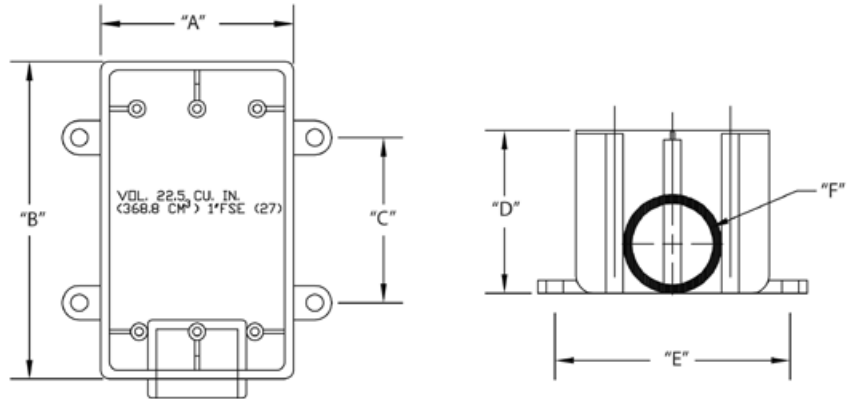

Nonmetallic PVC Exposed Electrical Boxes

Type FSE Single Gang Box

Part Number	Trade Size	Carton Quantity	"A"	"B"	"C"	"D"	"E"	"F"
5133363	1/2	10	2.875	4.563	2.625	2.375	3.438	.875
5133364	3/4	10	2.875	4.563	2.625	2.375	3.438	1.063
5133365	1	10	2.875	4.563	2.625	2.375	3.438	1.313

Dimensions are nominal

Type FSE Two Gang Box

Part Number	Trade Size	Carton Quantity	"A"	"B"	"C"	"D"	"E"	"F"
5133380	1/2	5	4.563	4.563	3.250	2.375	5.250	.875
5133381	3/4	5	4.563	4.563	3.250	2.375	5.250	1.063
5133382	1	5	4.563	4.563	3.250	2.375	5.250	1.313

Dimensions are nominal