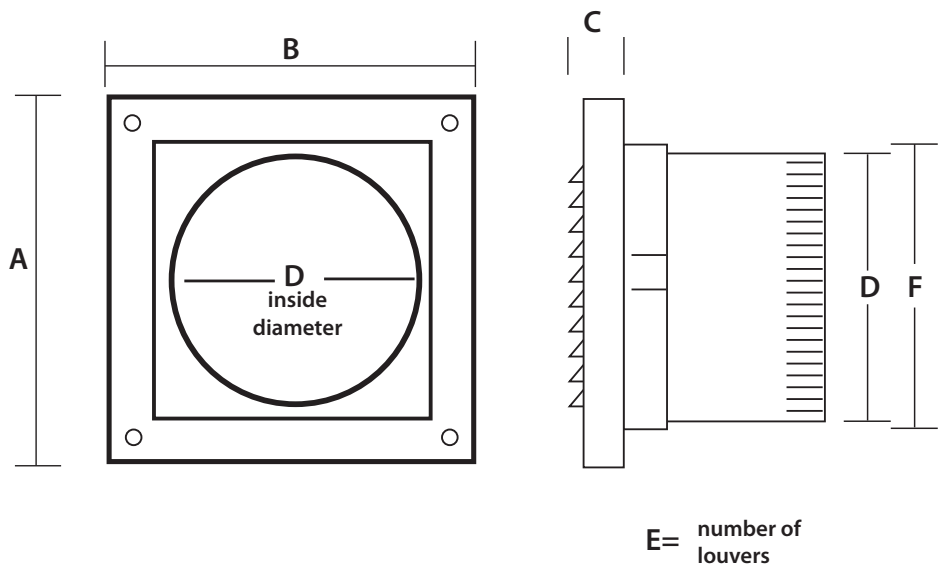

Builder's Best, Inc.
 201 Broiles Drive
 Jacksonville, TX 75766
 888-368-7233
 fax: 800-259-8368
 www.BuilderBest.com

MINI LOUVER FRESH AIR INTAKE 3" ALUMINUM TAIL

PRODUCT SPECIFICATIONS

- Polypropylene molded plastic
- Molded snap ring connected to 3"aluminum tail with crimped end
- Fixed mini louvers
- 4 mounting holes
- Fully assembled

PART NUMBERS

Diameter	Color	Part #	Qty	Package
3"	White	110695	12	Bulk
	Brown	110681	12	Bulk
4"	White	110812	12	Bulk
	Brown	110519	12	Bulk

Diameter	A	B	C	D	E	F	Louvre Grid
3"	5.6	5.6	.75	3	10	3.25	¼" × ¼"
4"	5.6	5.6	.75	4	10	4.25	¼" × ¼"