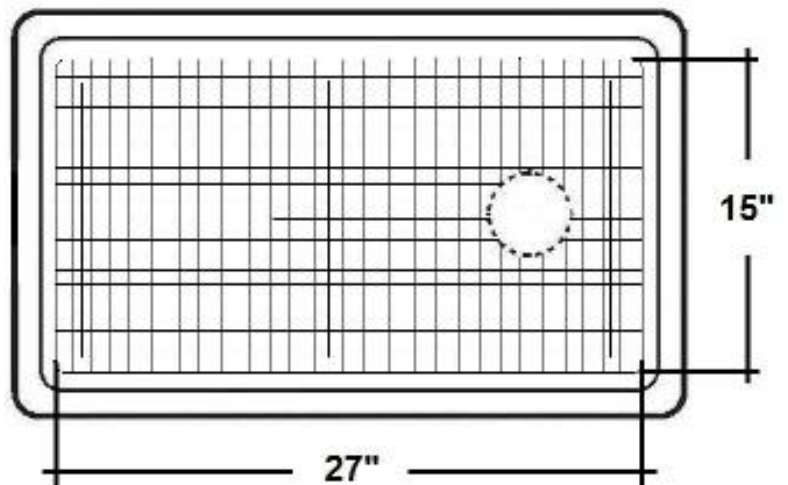

FS30 WIRE GRID

Cat. No.
FS30 Wire Grid

Sink not included

L: 27"
W: 15"
H: 3/4"

Hole Diameter: 5-1/2"

Features:

- ▶ Fits Bottom of FS30 Farmer Sink
- ▶ Rubber Feet Covers Included

Finishes:

SS Stainless Steel

Dimensions and specifications subject to change without notice.