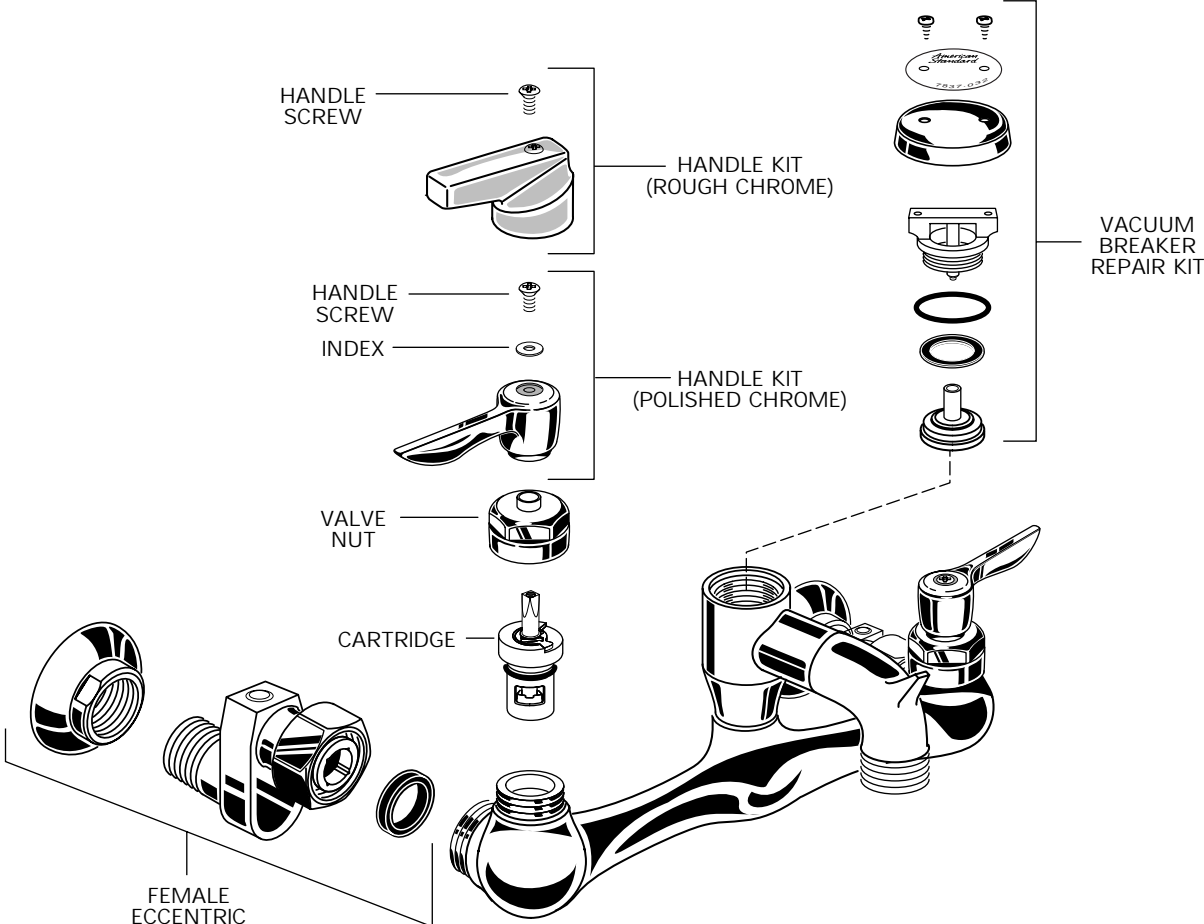

8341.076

★ Replace the "YYY" with appropriate finish code

POLISHED CHROME 002
ROUGH CHROME 004

REPAIR PARTS	DESCRIPTION	PART NUMBER ★	PKG QTY	BULK QTY
Handle Parts	Handle Kit (Rough Chrome)	M961106-0040A	2	-
	Handle Kit (Polished Chrome)	051210-0020A	1	-
	Handle Screw	000690-0020A	1	-
	Index	051211-0070A	1Pair	-
Valve Parts	Valve Nut	904939-0020A	1	-
	Cartridge	951764-0070A	1	-
	Female Eccentric with Stops in Shank and Short Escutcheon	M961109-YYY0A	1	-
	Vacuum Breaker Repair Kit	M961107-0020A	1	-