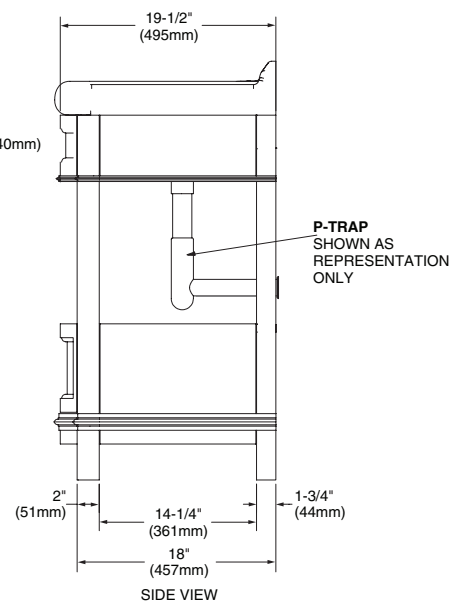

Nominal Dimensions:

23-3/4" x 19-1/2" (603 x 495mm)

38" height (965mm) with Townsend Vanity Top

To Be Specified (Required):

- ☐ **0555.104** Townsend vitreous china top with faucet holes 4" (102mm) centers
- ☐ **0555.108** Townsend vitreous china top with faucet holes 8" (203mm) centers

Dark Chocolate
332

NOTES:
* DIMENSIONS SHOWN FOR LOCATION OF SUPPLIES AND "P" TRAP ARE SUGGESTED.
▼ ANCHOR SCREWS FOR LAVATORY AND PEDESTAL NOT INCLUDED.
- FITTINGS NOT INCLUDED AND MUST BE ORDERED SEPARATELY.
PROVIDE SUITABLE REINFORCEMENT FOR ALL WALL SUPPORTS.

IMPORTANT: Dimensions of fixtures are nominal and may vary within the range of tolerances established by ANSI Standard A112.19.9M. These measurements are subject to change or cancellation. No responsibility is assumed for use of superseded or voided pages.