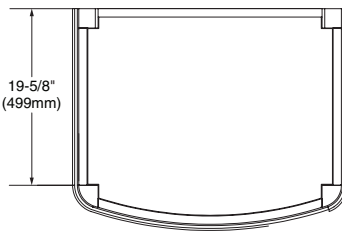

Nominal Dimensions:

23-3/4" x 19-1/2" (603 x 495mm)

38" height (965mm) with Townsend Vanity Top

To Be Specified (Required):

- ☐ **0555.104** Townsend vitreous china top with faucet holes 4" (102mm) centers
- ☐ **0555.108** Townsend vitreous china top with faucet holes 8" (203mm) centers

Dark Chocolate
332

NOTES:
* DIMENSIONS SHOWN FOR LOCATION OF SUPPLIES AND "P" TRAP ARE SUGGESTED.
▼ ANCHOR SCREWS FOR LAVATORY AND PEDESTAL NOT INCLUDED.
- FITTINGS NOT INCLUDED AND MUST BE ORDERED SEPARATELY.
PROVIDE SUITABLE REINFORCEMENT FOR ALL WALL SUPPORTS.

IMPORTANT: Dimensions of fixtures are nominal and may vary within the range of tolerances established by ANSI Standard A112.19.9M. These measurements are subject to change or cancellation. No responsibility is assumed for use of superseded or voided pages.