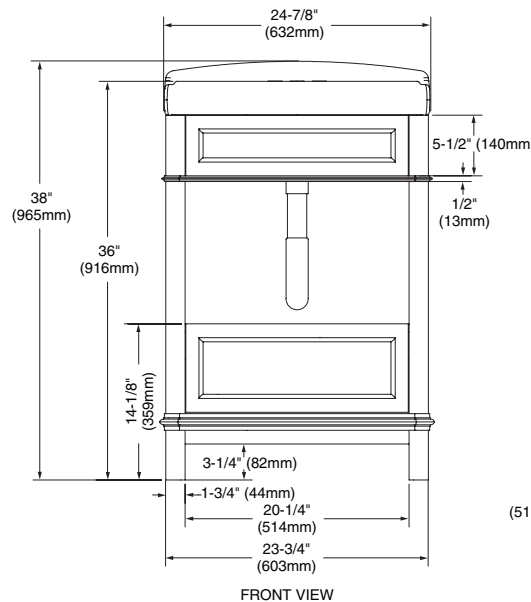

Nominal Dimensions:

23-3/4" x 19-1/2" (603 x 495mm)

38" height (965mm) with Townsend Vanity Top

To Be Specified (Required):

- ☐ **0555.104** Townsend vitreous china top with faucet holes 4" (102mm) centers
- ☐ **0555.108** Townsend vitreous china top with faucet holes 8" (203mm) centers

Dark Chocolate
332

NOTES:
* DIMENSIONS SHOWN FOR LOCATION OF SUPPLIES AND "P" TRAP ARE SUGGESTED.
▼ ANCHOR SCREWS FOR LAVATORY AND PEDESTAL NOT INCLUDED.
- FITTINGS NOT INCLUDED AND MUST BE ORDERED SEPARATELY.
PROVIDE SUITABLE REINFORCEMENT FOR ALL WALL SUPPORTS.

IMPORTANT: Dimensions of fixtures are nominal and may vary within the range of tolerances established by ANSI Standard A112.19.9M. These measurements are subject to change or cancellation. No responsibility is assumed for use of superseded or voided pages.