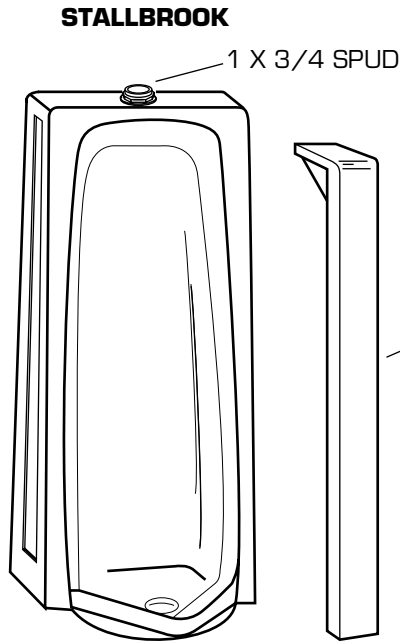

URINALS

MODEL NUMBERS

STALLBROOK
6400 SERIES
MELBO
6471.015 4 FT. LENGTH
6471.023 5 FT. LENGTH
6471.031 6 FT. LENGTH

DESCRIPTION	COMPONENT	PKG QTY
STALLBROOK		
★ Seamcover w/Anchoring Device		
3" WIDE SEAM	382440-503.XXX	1
6" WIDE SEAM	382440-504.XXX	1
DESCRIPTION	PART NUMBER	PKG QTY
Spud - 1 x 3/4	047003-0070A	1
MELBO		
DESCRIPTION	PART NUMBER	PKG QTY
Flush Pipe Assembly		
for 4' Model	047514-0020A	1
for 5' Model	047515-0020A	1
for 6' Model	047516-0020A	1
Beehive Strainer 1-1/2" Tailpiece (assembly complete)	047517-0020A	1
Strainer & Mounting Screw only	047518-0020A	1
Coupling Nut and Tailpiece	047511-0020A	1
Wall Hanger (2 required)		
for 4' Model	047073-0070A	1
for 5' & 6' Model	047074-0070A	1
Loose Key	001187-0070A	1