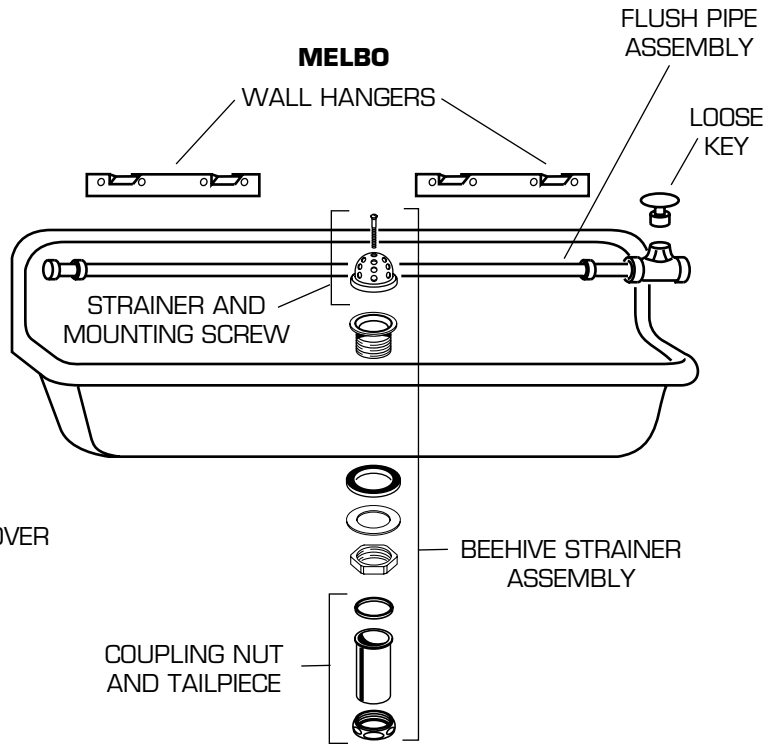

URINALS

MODEL NUMBERS

STALLBROOK
6400 SERIES
MELBO
6471.015 4 FT. LENGTH
6471.023 5 FT. LENGTH
6471.031 6 FT. LENGTH

DESCRIPTION	COMPONENT	PKG QTY
STALLBROOK		
★ Seamcover w/Anchoring Device		
3" WIDE SEAM	382440-503.XXX	1
6" WIDE SEAM	382440-504.XXX	1
DESCRIPTION	PART NUMBER	PKG QTY
Spud - 1 x 3/4	047003-0070A	1
MELBO		
DESCRIPTION	PART NUMBER	PKG QTY
Flush Pipe Assembly		
for 4' Model	047514-0020A	1
for 5' Model	047515-0020A	1
for 6' Model	047516-0020A	1
Beehive Strainer 1-1/2" Tailpiece (assembly complete)	047517-0020A	1
Strainer & Mounting Screw only	047518-0020A	1
Coupling Nut and Tailpiece	047511-0020A	1
Wall Hanger (2 required)		
for 4' Model	047073-0070A	1
for 5' & 6' Model	047074-0070A	1
Loose Key	001187-0070A	1

▷ FOR COMPONENT PART ORDERING SEE CURRENT PRODUCT SELECTOR AND PRICING GUIDE.

★ Replace the "XXX" with Fixture Color code. See Page VII