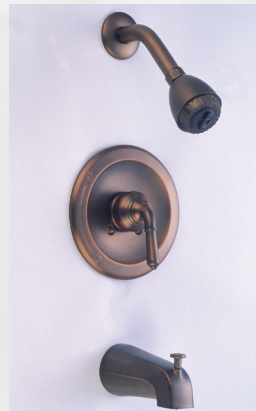

allen Faucets

Model: T400
Description: Chrome Trim with Acrylic Handle, Pressure Balance Tub and Shower

Model: T400LV
Description: Chrome Trim with Lever Handle, Pressure Balance Tub and Shower

Model: T400D
Description: Chrome Trim with Lever Handle, Pressure Balance Tub and Shower

Model: T400DORB
Description: Oil Rubbed/Venetian Bronze Trim with Lever Handle Pressure Balance Tub and Shower

Model: V400LN
Pressure Balancing Valve L/Stops, IPS

Model: V400N
Pressure Balancing Valve W/Stops, IPS