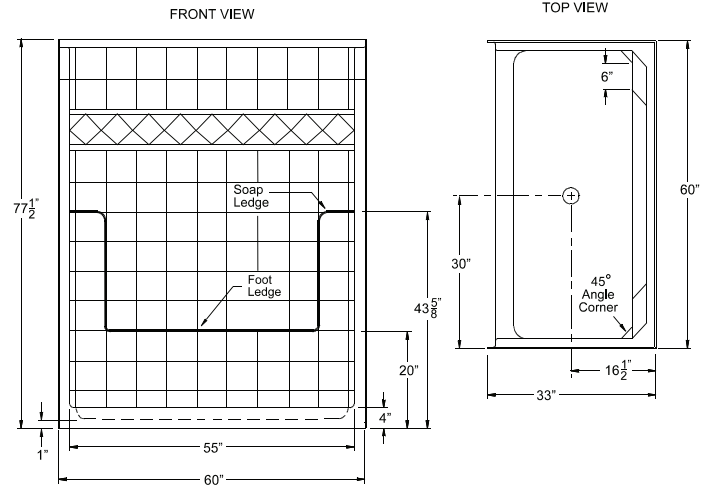

## M 6033 SH NS Tile

60" x 33" x 77.5"

Enclosure: up to 55" x 71.125"