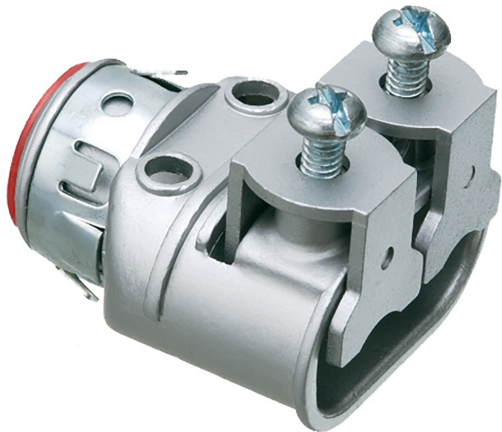

SG3838AST

Duplex Saddlegrip® SNAP-TITE® Connectors

Duplex Saddlegrip® Snap-Tite® Connector with Insulated Throat

Country of Origin: USA

Weight: 0.118 lbs/each

Height: 1.560"

Width: 0.780"

Material(s): Zinc

Cable Range: (2) 0.445 - 0.610

Knockout Size(s): 1/2"

Trade Size: 3/8"

Packaging

Unit: 25 pcs

Standard: 100 pcs

Arlington®

1 Stauffer Industrial Park
Scranton, PA 18517
800/233.4717
Fax 570/562.0646
www.aifittings.com