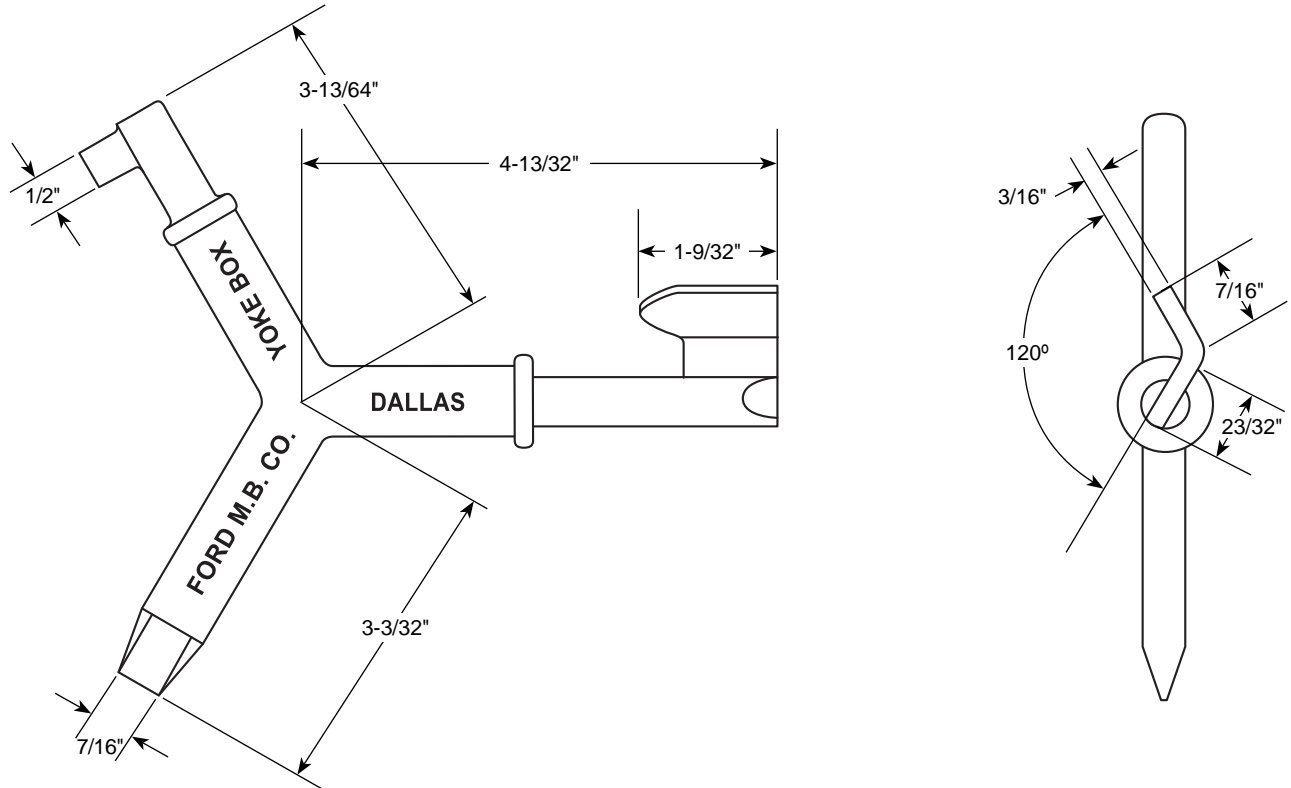

## Meter Box Lid Key - (9505 style)

### KEY FOR YOKEBOX OR DALLAS METER BOX

DESCRIPTION	CATALOG NUMBER	✓ SUBMITTED ITEMS(S)
KEY FOR FORD YOKEBOX OR DALLAS METER BOX	9505	

### FEATURES

- All brass conforms to AWWA Standard C800 (ASTM B62 and ASTM B584, UNS C83600, 85-5-5-5)
- Special combination key for Ford Yokebox Lid or Dallas Meter Box

The Ford Meter Box Company considers the information in this submittal form to be correct at the time of publication. Item and option availability, including specifications, are subject to change without notice. Please verify that your product information is current.