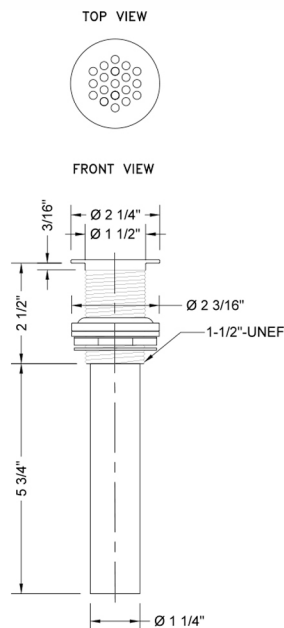

COMPLIANCES:

Complies with: ASME A112.18.2-2015/CSA B125.2-15