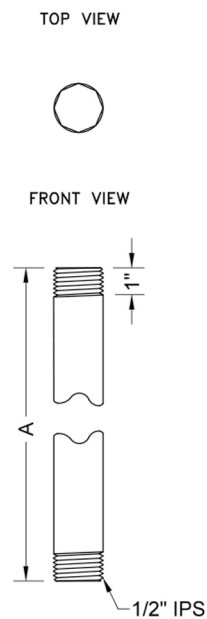

1/2" IPS x 48" Brass Vertical Drop Ceiling Nipple

Model #: 801-12.48-

FEATURES:

- Brass vertical drop ceiling shower arm
- 1/2" IPS x 48" length
- 1/2" escutcheons sold separately
- All custom lengths available. Contact JACLO for pricing & availability

SPECIFICATION DRAWING:

1/2" BRASS VERTICAL DROP CEILING NIPPLES		
PART. #	DESCRIPTION	A
801-12.4	1/2" IPS X 4"	4"
801-12.6	1/2" IPS X 6"	6"
801-12.12	1/2" IPS X 12"	12"
801-12.18	1/2" IPS X 18"	18"
801-12.24	1/2" IPS X 24"	24"
801-12.30	1/2" IPS X 30"	30"
801-12.36	1/2" IPS X 36"	36"
801-12.42	1/2" IPS X 42"	42"
801-12.48	1/2" IPS X 48"	48"
801-12.60	1/2" IPS X 60"	60"
801-12.72	1/2" IPS X 72"	72"