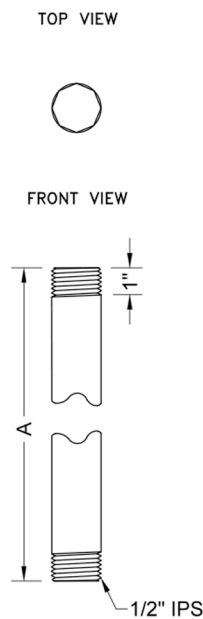

1/2" IPS x 30" Brass Vertical Drop Ceiling Nipple

Model #: 801-12.30-

FEATURES:

- Brass vertical drop ceiling shower arm
- 1/2" IPS x 30" length
- 1/2" escutcheons sold separately
- All custom lengths available. Contact JACLO for pricing & availability

SPECIFICATION DRAWING:

1/2" BRASS VERTICAL DROP CEILING NIPPLES		
PART. #	DESCRIPTION	A
801-12.4	1/2" IPS X 4"	4"
801-12.6	1/2" IPS X 6"	6"
801-12.12	1/2" IPS X 12"	12"
801-12.18	1/2" IPS X 18"	18"
801-12.24	1/2" IPS X 24"	24"
801-12.30	1/2" IPS X 30"	30"
801-12.36	1/2" IPS X 36"	36"
801-12.42	1/2" IPS X 42"	42"
801-12.48	1/2" IPS X 48"	48"
801-12.60	1/2" IPS X 60"	60"
801-12.72	1/2" IPS X 72"	72"