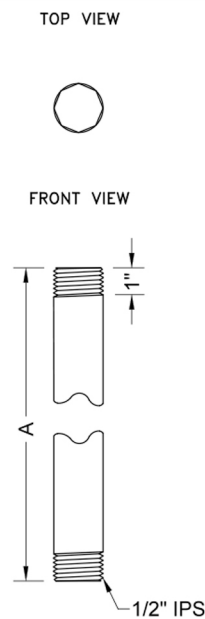

1/2" IPS x 18" Brass Vertical Drop Ceiling Nipple

Model #: 801-12.18-

FEATURES:

- Brass vertical drop ceiling shower arm
- 1/2" IPS x 18" length
- 1/2" escutcheons sold separately
- All custom lengths available. Contact JACLO for pricing & availability

SPECIFICATION DRAWING:

1/2" BRASS VERTICAL DROP CEILING NIPPLES		
PART. #	DESCRIPTION	A
801-12.4	1/2" IPS X 4"	4"
801-12.6	1/2" IPS X 6"	6"
801-12.12	1/2" IPS X 12"	12"
801-12.18	1/2" IPS X 18"	18"
801-12.24	1/2" IPS X 24"	24"
801-12.30	1/2" IPS X 30"	30"
801-12.36	1/2" IPS X 36"	36"
801-12.42	1/2" IPS X 42"	42"
801-12.48	1/2" IPS X 48"	48"
801-12.60	1/2" IPS X 60"	60"
801-12.72	1/2" IPS X 72"	72"