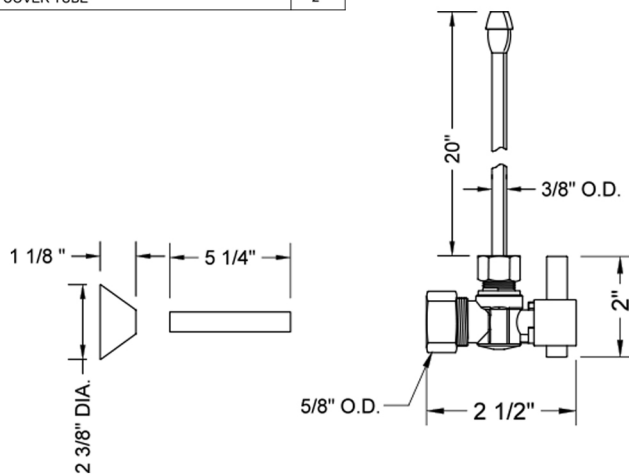

# Quarter Turn Angle Pattern 5/8" O.D. Compression (Fits 1/2" Copper) x 3/8" O.D. Faucet Supply Kit Square Lever, 20" Supply Tubes Cover Tubes, Escutcheons

**Model #: 621-6-62CT-**

## FEATURES:

- Complete Faucet Supply Kit
- Kit contains:
  - (2) Quarter Turn Angle Pattern 5/8" O.D. Compression (Fits 1/2" Copper) x 3/8" O.D. Supply Valve with Square Lever Handle P/N 621-6
  - (2) 20" Copper Supply Tubes P/N 662
  - (2) Bell Escutcheons P/N 7116
  - (2) Cover Tubes P/N 579

## SPECIFICATION DRAWING:

COMPONENTS	
DESCRIPTION	QTY:
ANGLE VALVE - SQUARE LEVER HANDLE	2
3/8" O.D. SUPPLY TUBE	2
2 3/8" BELL ESCUTCHEON	2
5 1/4" COVER TUBE	2