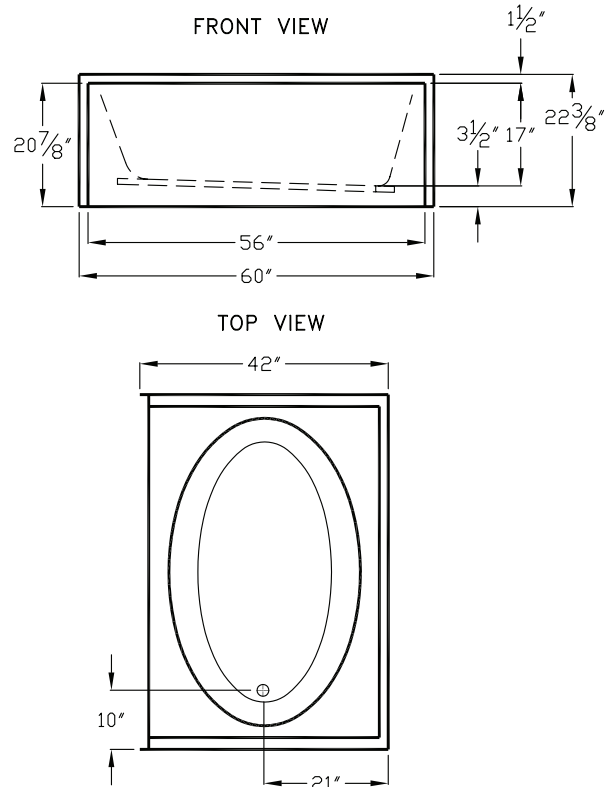

G 2406 TO
60" x 42" x 22.375"

Due to the nature of the materials, dimensions may vary +/- 0.5".

FEATURES

FINISH	PRODUCT	PIECES	STYLE
AcryIX™ Applied Acrylic	Soaking Tub	One	Garden Tub

OPTIONS

WHIRLPOOL	AcryIX™ COLORS	SOLID SURFACE COLORS	ACCESSORIES
Yes	White, Bone, Biscuit	Solids or Naturals	Drain

TECHNICAL INFORMATION

WT	LOAD FACTOR	HANDED BY	CODES
105	0.5	Drain L R	ANSI I24.1, UPC

WARRANTY

AcryIX™ Applied Acrylic - Lifetime Limited
Solid Surface - 10 Year Limited

AVAILABILITY

NORTHEAST	MID / SOUTH
<input type="checkbox"/> Not Available	<input checked="" type="checkbox"/> Standard