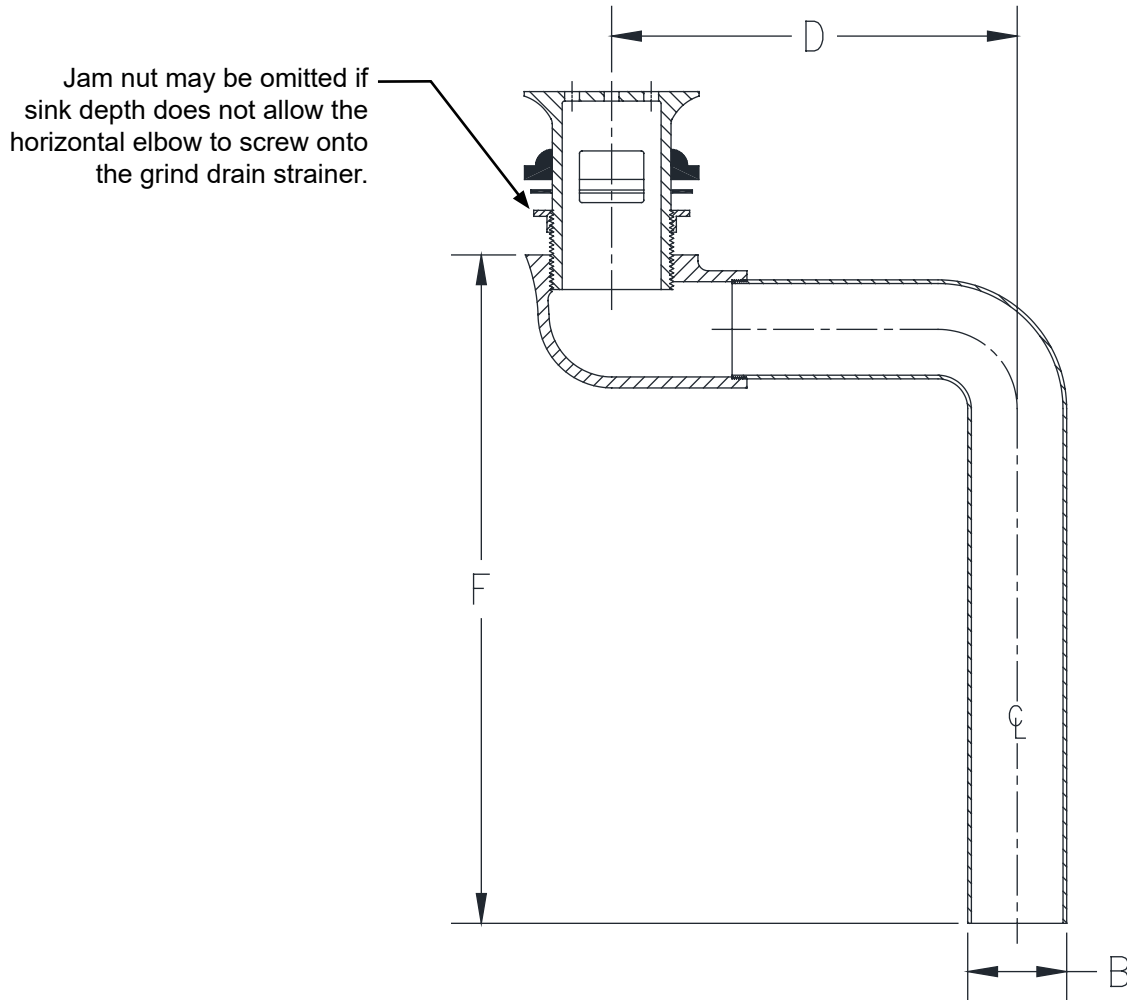

Z8746-PC

OFFSET LAVATORY STRAINERS

TAG _____

Architectural/Engineering Specification:

Zurn Z8746-PC – Chrome plated cast brass open grid drain strainer, and chrome plated cast brass elbow. Furnished with 1-1/4[32] 17 gauge, chrome plated tubular brass offset tailpiece for sink depth to 2-1/2[57].

Suffix Options:

-NOF No Overflow

Compliance and Certification:

- cUPC
- ADA Compliant

Product Number	Dimensions			Master Carton	Weight Carton
	B	D	F		
Z8746-PC	1-1/4[32]	5-1/8[130]	8-3/4[222]	24	40

Architectural/Engineering Approval