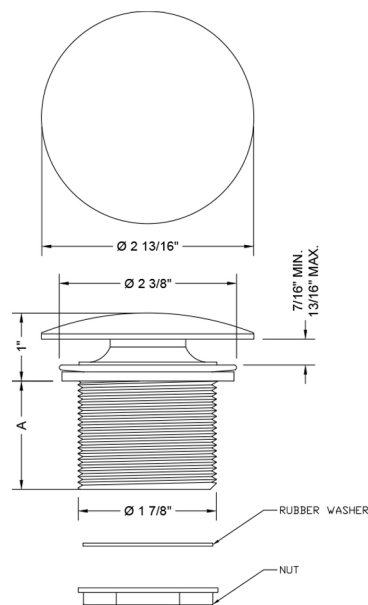

Extra Long Thread Round Toe Control Drain Strainer - 3" Long Thread

Model #: 530-75-

FEATURES:

- 3" long threads for thick tubs
- Round brass cap (2 7/8" diameter)
- Brass body
- Fits JACLO, Gerber and most other manufacturers

SPECIFICATION DRAWING:

BRASS TO-CONTROL DRAIN STRAINER		
PART. #	DESCRIPTION	A
530-75	ROUND TOP TOE-CONTROL DRAIN STRAINER	3"
530-100-	ROUND TOP TOE-CONTROL DRAIN STRAINER	4"
530-125-	ROUND TOP TOE-CONTROL DRAIN STRAINER	5"