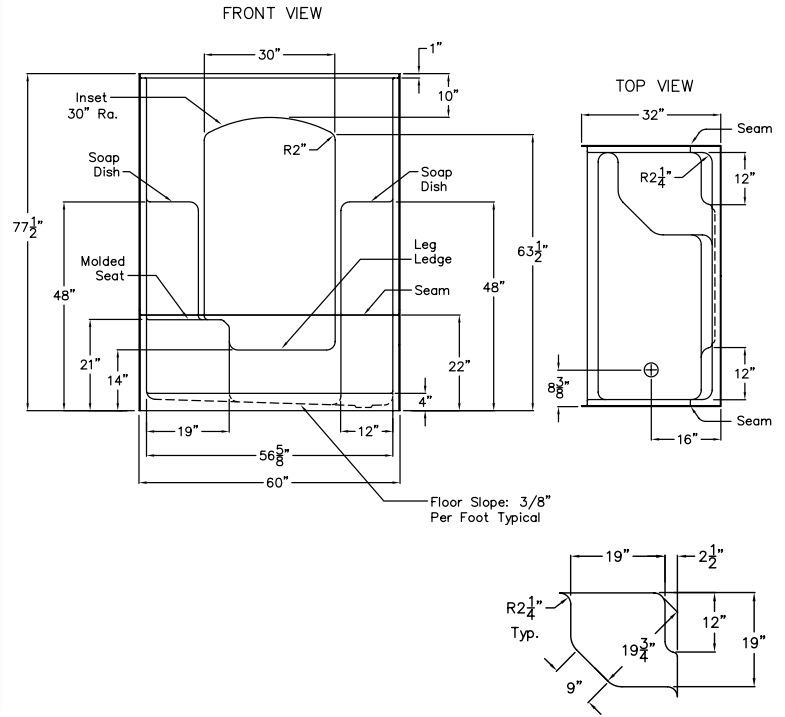

# G 3260 SH 4P IS

60" x 32" x 77.5"

Enclosure: up to 56.625" x 72.5"

## FEATURES

FINISH	PRODUCT	PIECES	WALL	SEAT
AcryIX™ Applied Acrylic	Shower	Four	Smooth	One

## TECHNICAL INFORMATION

WT	LOAD FACTOR	HANDED BY	CODES
125	1.20	Seat L R	ANSI I24.1, UPC

## AVAILABILITY

NORTHEAST	MID / SOUTH
Standard	Standard

*Due to the nature of the materials, dimensions may vary +/- 0.5".*