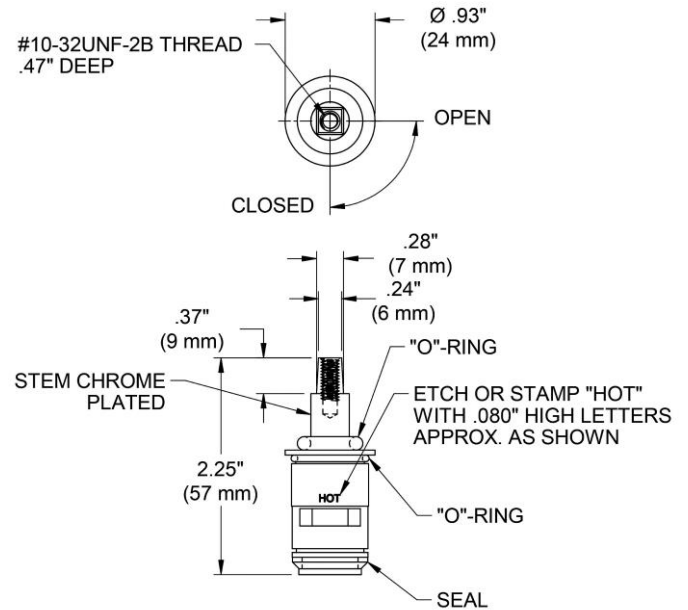

PART: _____ QTY: _____
PROJECT: _____
CONTACT: _____
DATE: _____
NOTES: _____
APPROVAL: _____

In keeping with our policy of continuing product improvement, Elkay reserves the right to change product specifications without notice. Please visit elkay.com for the most current version of Elkay product specification sheets. This specification describes an Elkay product with design, quality, and functional benefits to the user. When making a comparison of other producers' offerings, be certain these features are not overlooked.