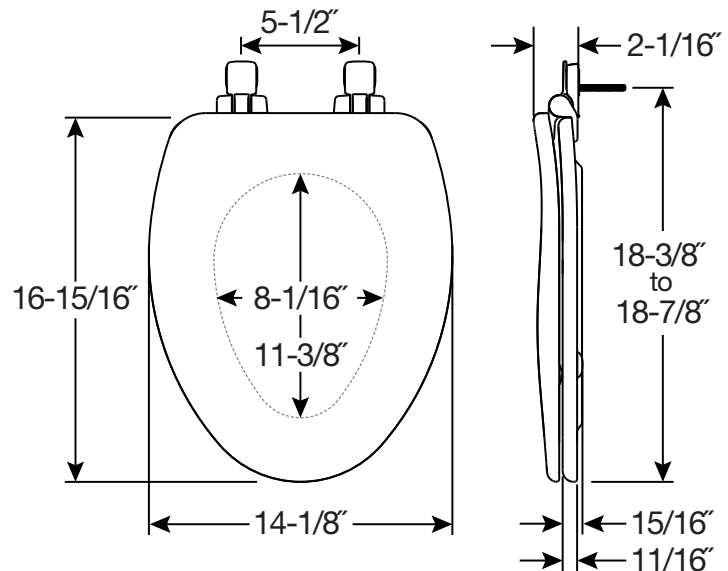

ALÉSIO II™ 19170PLSL

RESIDENTIAL HIGH DENSITY™
ENAMELED WOOD TOILET SEAT

FEATURES:

- **STA-TITE® Seat Fastening System™**
Never Loosens™
- **Easy•Clean & Change®**
Removes for easy cleaning
- **Whisper•Close®**
Slowly and quietly closes
- **Precision Seat Fit™**
½" front-to-back adjustability provides the perfect bowl fit
- **Super Grip Bumpers™**
Provides greater stability
- **Highly-Stylized Design**
Superior high-gloss finish resists chipping and scratching

SPECIFICATIONS:

- Size:** Elongated
- Material:** High Density™ Enameled Wood
- Style:** Closed Front with Cover
- Ring Bumpers:** Two
- Hinges:** Plastic
- Hardware:** STA-TITE® Seat Fastening System™