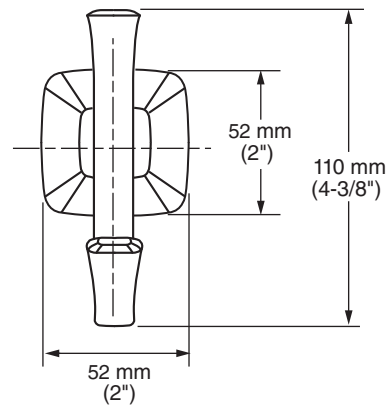

MODEL NUMBER:

□ 7353210 - ROBE HOOK

Available Finishes

002	Polished Chrome
013	PVD Polished Nickel
278	Legacy Bronze
295	PVD Satin Nickel
243	Matte Black
GN0	Brushed Cool Sunrise

PRODUCT FEATURES:

Materials of Construction: Metal construction for durability & long life.

Concealed Mounting: No exposed set screws.

Easy to Install

SUGGESTED SPECIFICATION

Robe Hook shall feature metal construction. Shall feature concealed mounting with no exposed set screws. Robe Hook shall be American Standard Model # 7353210._____.