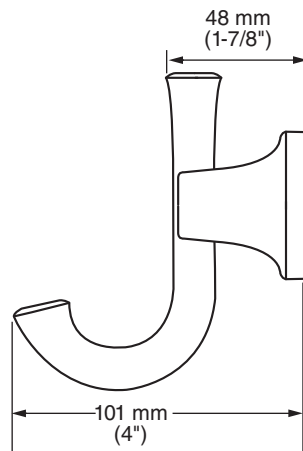

MODEL NUMBER:

□ 7353210 - ROBE HOOK

Available Finishes

002	Polished Chrome
013	PVD Polished Nickel
278	Legacy Bronze
295	PVD Satin Nickel
243	Matte Black
GN0	Brushed Cool Sunrise

PRODUCT FEATURES:

Materials of Construction: Metal construction for durability & long life.

Concealed Mounting: No exposed set screws.

Easy to Install

SUGGESTED SPECIFICATION

Robe Hook shall feature metal construction. Shall feature concealed mounting with no exposed set screws. Robe Hook shall be American Standard Model # 7353210._____.