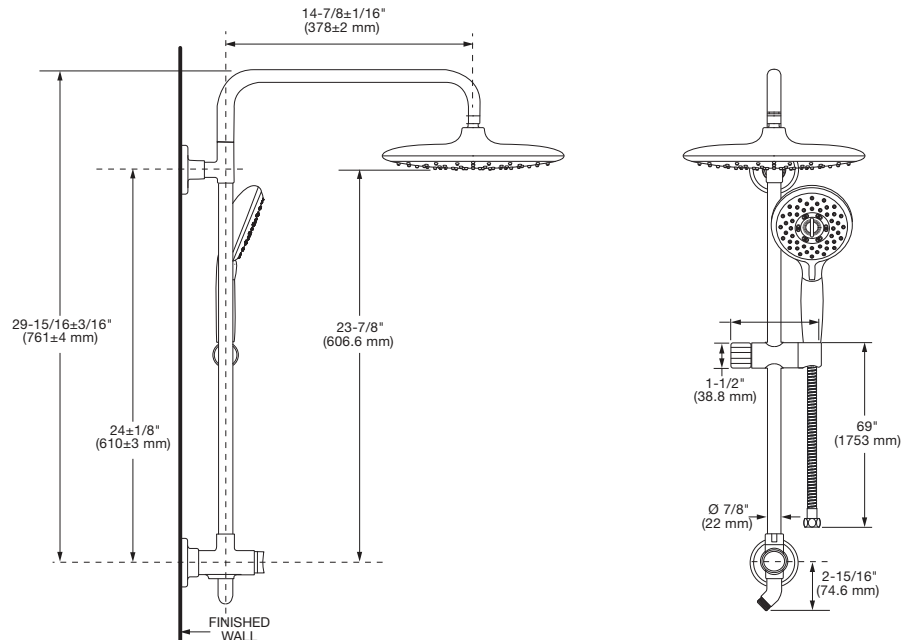

MODEL NUMBER:

☐ **9038804 Shower System Kit 1.8 version**

Includes:

- Spectra® Handheld® 4 Function Hand Shower
- Spectra® Rain® 11" Showerhead
- 3-Function Push-Button Diverter
- Slide Bar with Easy Glide Holder
- 69" Hose

GENERAL DESCRIPTION:

Complete shower system kit includes: 24" (610 mm) shower system; 69" (1750 mm) shower hose; a Spectra handheld water saving hand shower. 5" (127 mm) hand shower adjusts from drench to sensitive to Powerwash® to massage. 11" (280 mm) rain showerhead. Pressure compensating flow control device. Slide bar features an adjustable shower holder which can be set at any height or position along the bar and angle up to 45°. Kit includes two check valves to prevent backflow. A push button diverter switches the water flow between hand shower, rainshower or both.

PRODUCT FEATURES:

Water Saving: WaterSense® certified

3-Function Push-Button Diverter:

Switch between showerhead and hand shower for use alone or together.

Shower Hose: Extra-long 69" hose is made of durable metal.

Push button diverter: Easy to switch between hand shower, rain shower or both.

SUGGESTED SPECIFICATION

Shower system shall feature a 69" hose, hand shower and rain showerhead. Hand shower and rain shower head shall be WaterSense certified. Hand shower and rain showerhead shall have a pressure compensating control device. Kit shall include two check valves to prevent backflow. Fitting shall be American Standard Model # 9038804.002.