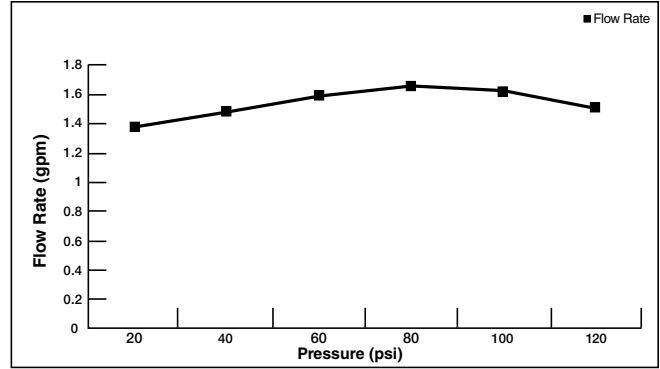

CODES AND STANDARDS

These products meet or exceed the following codes and standards:

**ASME A112.18.1
CSA B125.1**

Product Number	Description	Finish				
		Polished Chrome	Brushed Nickel	Legacy Bronze	Matte Black	Brushed Cool Sunrise
		002	295	278	243	GN0
9038804	Spectra® Versa™ 24" Shower System Kit. Contains Spectra® Handheld® hand shower and 69" hose. And Spectra® Fixed® showerhead. CEC	✓	✓	✓	✓	✓