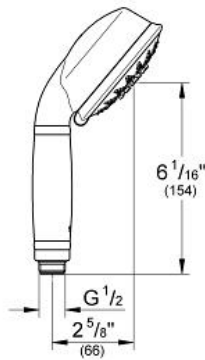

RELEXA RUSTIC 100  
Handshower 5 sprays

MODEL # 27125000

Pure Freude  
an Wasser

**Product Description:**  
RELEXA RUSTIC 100  
Handshower 5 sprays

**Standard Specification:**

- 5 adjustable spray patterns: Normal / Jet / Rain / Massage / Champagne
- GROHE DreamSpray perfect spray pattern
- GROHE StarLight chrome finish
- SpeedClean anti-lime system
- Inner WaterGuide for a longer life
- Universal mounting system (fits all standard shower hoses)
- Max Flow Rate 2.5 gpm at 80 psi (9.5 L/min)

**Applicable Codes & Standards:**

- Energy Policy Act of 1992
- ASME A112.18.1/CSA B125.1

**Color:**

- 27125000 StarLight Chrome