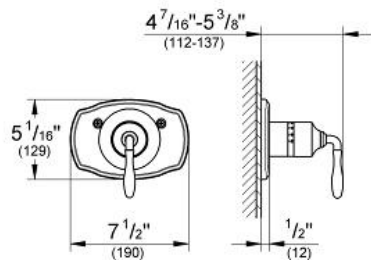

SEABURY  
Thermostat Trim  
MODEL # 19614000

Pure Freude  
an Wasser

GROHE

ADA

**Product Description:**  
SEABURY  
Thermostat Trim

**Standard Specification:**

- Only useable with separate shut-off valves

**Applicable Codes & Standards:**