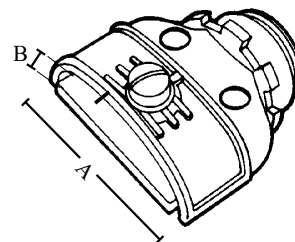

Duplex Connectors

1 Screw Clamp Type - For BX, Flex, NM & MC Cable

Features

- Fits aluminum smooth extruded MC range .210-.500
- Indoor use only
- Suitable for: #14-2 through #12-3 wire with ground NM sheathed cable, #14-2 wire steel armored cable, #14-2 wire with ground aluminum armored cable, 3/8" FMC, aluminum smooth sheath metal clad cable 0.410-0.500" diameter aluminum interlocked metal clad cable 0.460-0.538" diameter, steel interlocked metal clad cable 0.438-0.560" diameter
- 3/8" size fits 1/2" knockout

Applications

- In a dry location, use to connect two pieces of flexible metallic conduit, AC, MC, or NM sheathed cable, to a steel outlet box or other metal enclosure when using only one knockout opening

Standard Material

- Zinc

Catalog Number	UPC	Size	KO	Unit Carton	Ship Case	Weight/Case	Inches	
							A	B (Min. -Max.)
350	13490	3/8"	1/2"	25	250	32	1.57	.13 - .65