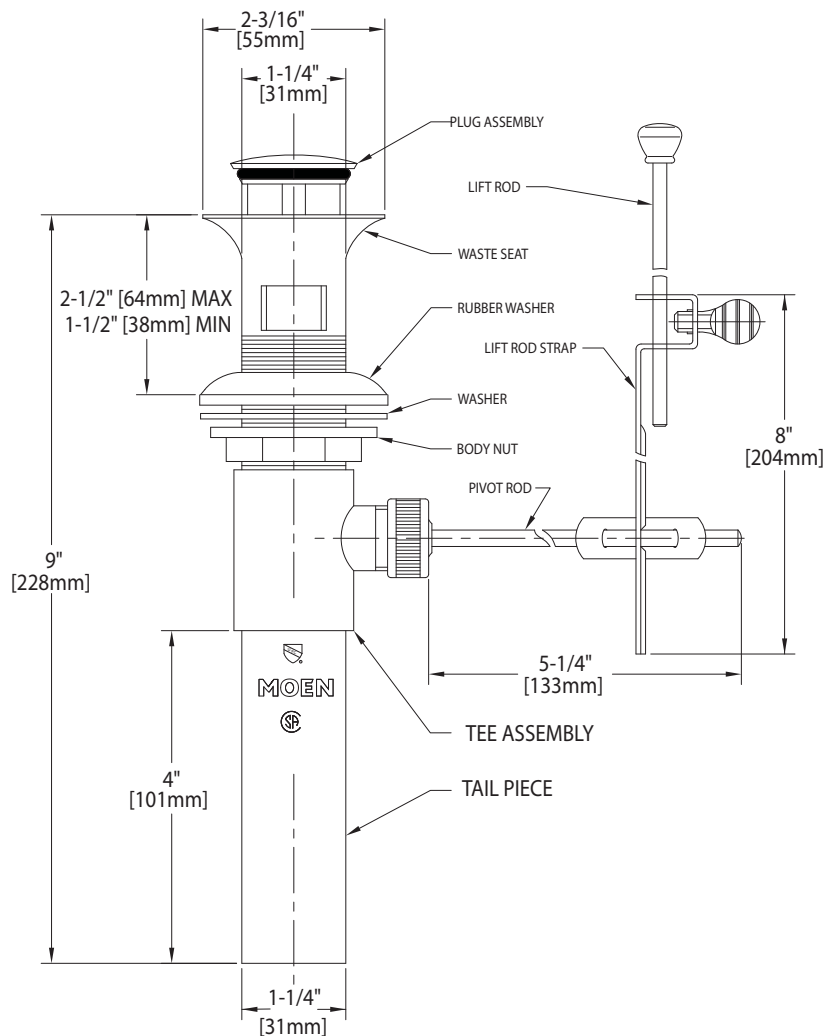

**DESCRIPTION**

- Chrome plated brass construction

**STANDARDS**

- Third party certified to: ASME A112.18.2/CSA B-125.1 and all applicable requirements referenced therein

**WARRANTY**

- Warranted for five years against material or manufacturing defects

**1-1/4" Pop-Up Waste Assembly**

**Model: 104770**

**CRITICAL DIMENSIONS**

(DO NOT SCALE)