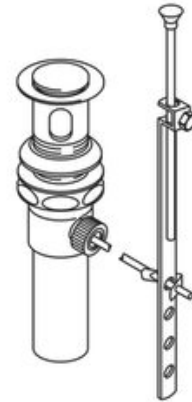

**DESCRIPTION**

- Chrome plated brass construction

**STANDARDS**

- Third party certified to: ASME A112.18.2/CSA B-125.1 and all applicable requirements referenced therein

**WARRANTY**

- Warranted for five years against material or manufacturing defects

**1-1/4" Pop-Up Waste Assembly**

**Model: 104770**

**CRITICAL DIMENSIONS**

(DO NOT SCALE)