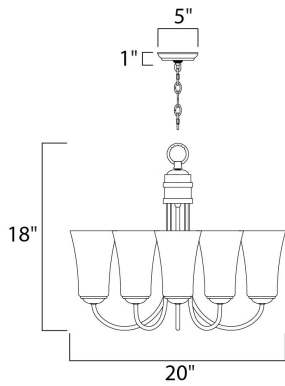

MEASUREMENTS

DIMENSION : 20" L x 20" W x 18" H
 CANOPY : 4.93" W x 1" H x 4.93" L
 HANGING WEIGHT : 8.93 lb

LAMPING

INPUT VOLTAGE : 120V
 BULB : 5 x 60W Incandescent E26 Medium , 300W Total
 BULB INCLUDED : (Not Included)
 DIMMABLE : Yes