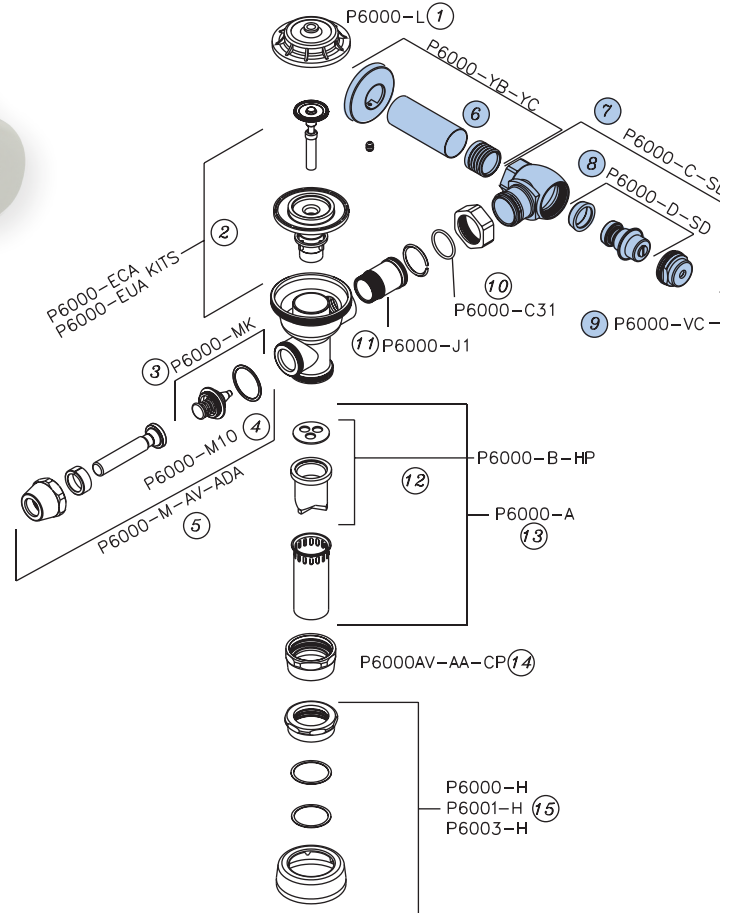

The "-CA" suffix is a complete flush valve kit without the additional parts listed below:

- supply stop
- sweat solder kit
- supply pipe cover tube
- wall escutcheon
- supply stop vandal resistant cover*

Note: the vandal resistant cover savings only applies to AV and PL valves only, AF valves do not come with these caps.

Example Savings:

Z6000AV-WS1 (List Price - \$195.65)

Z6000AV-WS1-**CA** (List Price - \$184.80)

Simply ask your wholesaler to add the -CA suffix to the flush valve model and save!

1-855-ONE-ZURN
www.zurn.com

Contractor Advantage Flush Valve Option Kit

Description	Product No.
1 Inside Plastic Cover	P6000-L
Closet Repair Kit - 1.28 gpf	P6000-ECA-HET
Closet Repair Kit - 3.5 gpf	P6000-ECA-WS
Closet Repair Kit - 1.6 gpf	P6000-ECA-WS1
Closet Repair Kit - 2.4 gpf	P6000-ECA-PWS
Urinal Repair Kit - 0.125 gpf	P6000-EUA-ULF
Urinal Repair Kit - 1.5 gpf	P6000-EUA-WS
Urinal Repair Kit - 1.0 gpf	P6000-EUA-WS1
Urinal Repair Kit - 0.5 gpf	P6000-EUA-EWS
3 Handle Repair Kit	P6000-MK
4 Handle Gasket	P6000-M10
5 Handle Assembly - ADA	P6000-M-AV-ADA

*Please note, the parts highlighted in blue are not included

Description	Product No.
6 1" Sweat Solder Kit w/Cast Wall Flange	P6000-YBYC
3/4" Sweat Solder Kit w/Cast Wall Flange	P6003-YBYC
7 Control Stop - 1" Closet	P6000-C-SD-CP
Control Stop - 3/4" Urinal	P6003-C-SD-CP
8 Stop Valve Repair Kit - 1" and 3/4"	P6000-D-SD
9 Vandal-Resistant Stop Cover	P6000-VC
10 Tail Piece O-Ring	P6000-C31
11 Tailpiece Assembly	P6000-J1
12 High Pressure Vacuum Breaker Repair Kit	P6000-B-HP
13 Flush Tube Assembly for Flush Valves Specify diameter and length.	P6000-A
14 Vacuum Breaker Nut/Coupling - CP	P6000-AA-CP
15 Spud Coupling Assembly	P6000-H - 1-1/2" P6001-H - 1-1/4" P6003-H - 3/4"