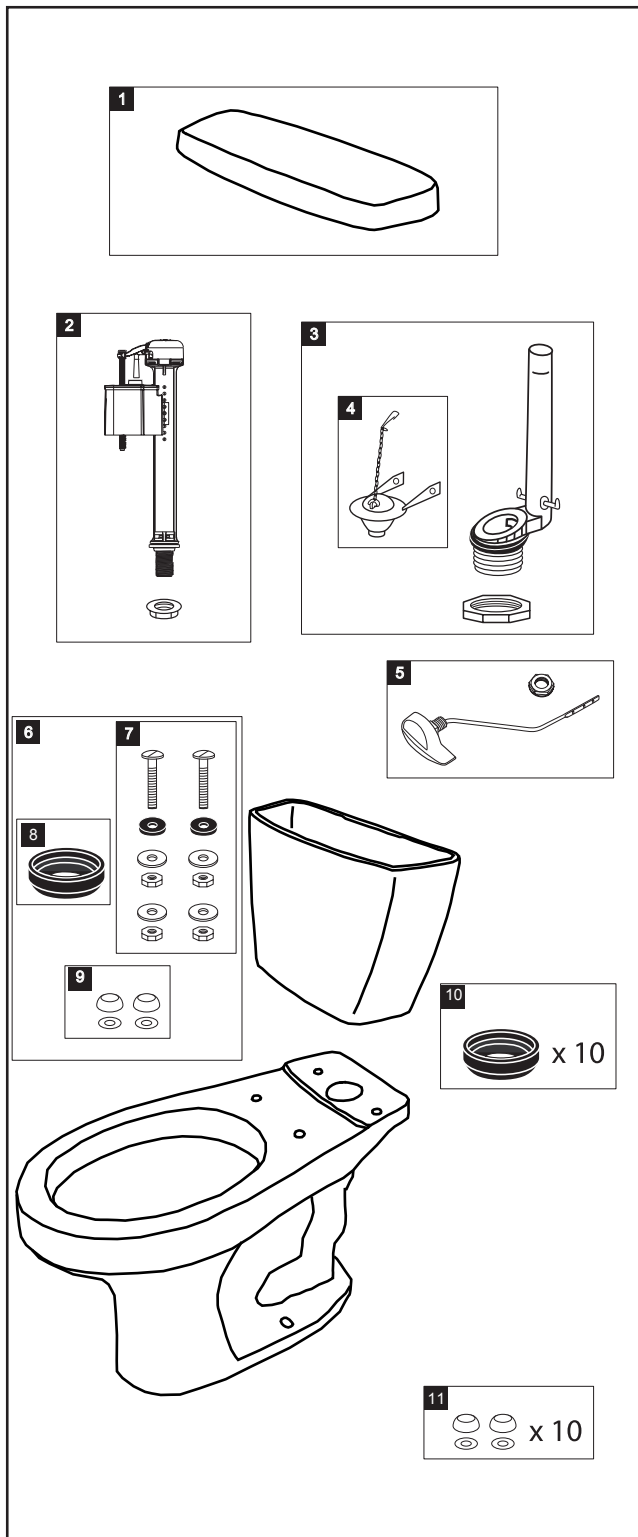

## Rowan™ 1.6 GPF Toilet, Elongated, Gravity, 12" Rough-In

Item	Part	Description
1	TCU406CR#01 TCU406CR#03 TCU406CR#11 TCU406CR#12	Tank Lid w/ Velcro Tape - Cotton White Tank Lid w/ Velcro Tape - Bone Tank Lid w/ Velcro Tape - Colonial White Tank Lid w/ Velcro Tape - Sedona Beige
2	TSU30A	Fill Valve
3	THU364-A	Flush Valve
4	THU365	Flapper w/ Chain
5	THU068#01 THU068#03 THU068#11 THU068#12 THU068#CP THU068#PB	Trip Lever - Cotton White Trip Lever - Bone Trip Lever - Colonial White Trip Lever - Sedona Beige Trip Lever - Chrome Plated Trip Lever - LifeKoat™ Polished Brass
6	THU041-1	Parts Bag for 2" Tank
7	TSU01D	Tank Mounting Kit
8	9BU014E	2" Tank to Bowl Gasket
9	THU044S#01 THU044S#03 THU044S#11 THU044S#12	Bolt Cap Set for #01 Bolt Cap Set for #03 Bolt Cap Set for #11 Bolt Cap Set for #12
10	THU102	2" Tank to Bowl Gaskets (for 10 toilets)
11	THU098#01 THU098#03 THU098#11 THU098#12	Bolt Cap Sets (for 10 toilets) for #01 Bolt Cap Sets (for 10 toilets) for #03 Bolt Cap Sets (for 10 toilets) for #11 Bolt Cap Sets (for 10 toilets) for #12

### Notes

TSU14A does not require a refill tube.

### Product Number Explanations

Two-Piece Toilet	Tank	Bowl
(CST) Gravity Type Toilet	(ST) Tank	(C) Bowl
(406) Model	(406) Model	(406) Model
(F) Universal Height		(F) Universal Height