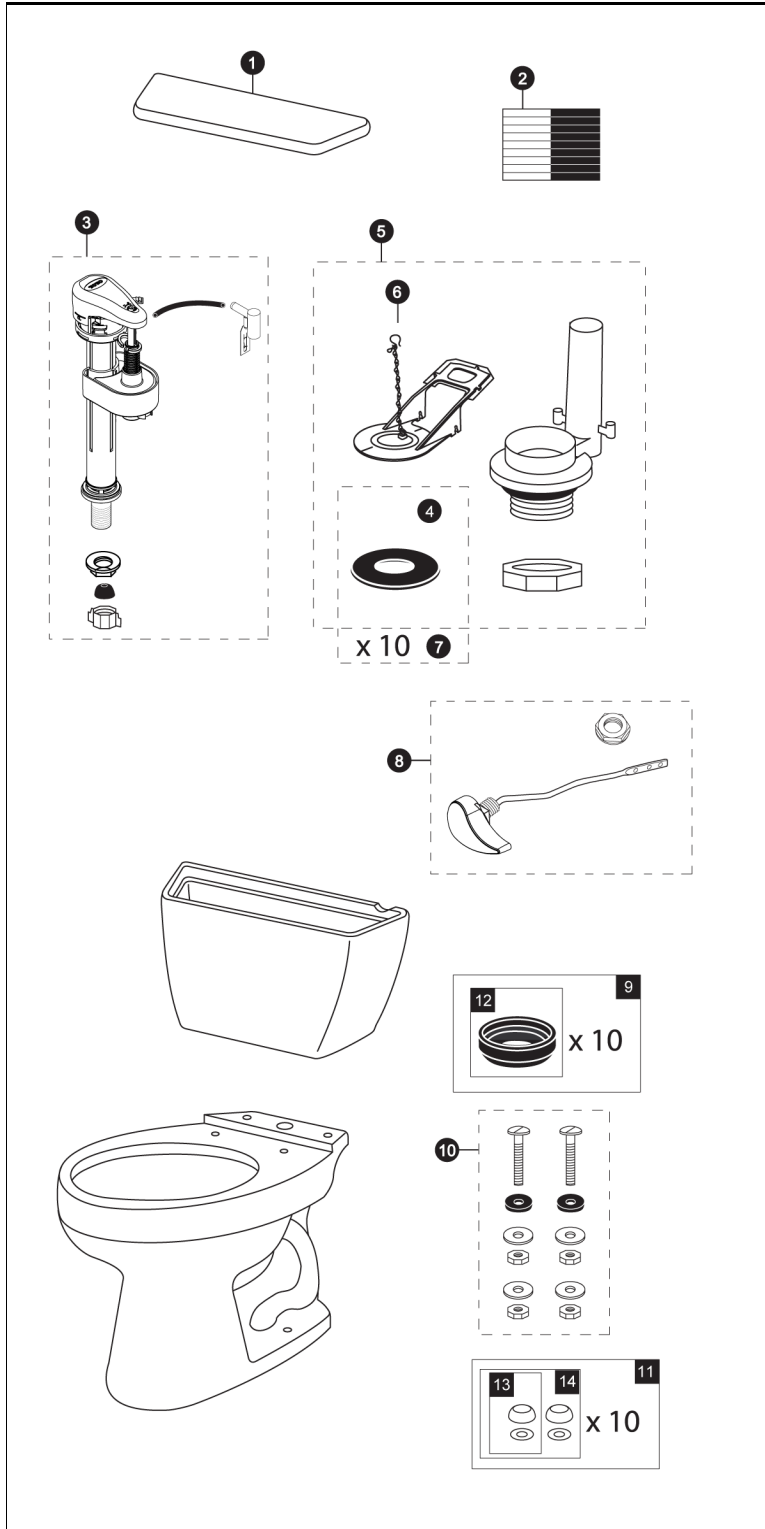

CST744SLD
ST743SD
C744SL

Drake®
1.6 Gpf Toilet, Elongated,
G-Max®, ADA, 12" Rough-In,
Insulated Tank

Items	Parts	Description
1	TCU743CR#01	Tank Lid w/ Velcro Tape - Cotton
	TCU743CR#03	Tank Lid w/ Velcro Tape - Bone
	TCU743CR#11	Tank Lid w/ Velcro Tape - Colonial White
	TCU743CR#12	Tank Lid w/ Velcro Tape - Sedona Beige
	TCU743CR#51	Tank Lid w/ Velcro Tape - Ebony
2	THU107	Velcro Tape
3	TSU53A	Fill Valve
4	9BU001ER	Flapper Gasket
5	THU130	Flush Valve
6	THU092-7	Flapper w/ Chain - Insulated Tank
7	THU096	Flapper Gaskets (10 pieces)
8	THU068#01	Trip Lever - Cotton
	THU068#03	Trip Lever - Bone
	THU068#11	Trip Lever - Colonial White
	THU068#12	Trip Lever - Sedona Beige
	THU068#51	Trip Lever - Ebony
	THU068#CP	Trip Lever - Chrome Plated
	THU068#BN	Trip Lever - Brushed Nickel
	THU068#PN	Trip Lever - Polished Nickel
9	THU131	Tank to Bowl Gaskets (10 pieces)
10	TSU01D	Tank Mounting Kit
11	THU098#01	Bolt Cap Sets - Cotton (20 pieces)
	THU098#03	Bolt Cap Sets - Bone (20 pieces)
	THU098#11	Bolt Cap Sets - Colonial White (20 pieces)
	THU098#12	Bolt Cap Sets - Sedona Beige (20 pieces)
	THU098#51	Bolt Cap Sets - Ebony (20 pieces)
12	9BU024E	3" Tank to Bowl Gasket
13	THU044#01	Bolt Cap - Cotton
	THU044#03	Bolt Cap - Bone
	THU044#11	Bolt Cap - Colonial White
	THU044#12	Bolt Cap - Sedona Beige
	THU044#51	Bolt Cap - Ebony
14	THU044S#01	Bolt Cap Set - Cotton (2 pieces)
	THU044S#03	Bolt Cap Set - Bone (2 pieces)
	THU044S#11	Bolt Cap Set - Colonial White (2 pieces)
	THU044S#12	Bolt Cap Set - Sedona Beige (2 pieces)
	THU044S#51	Bolt Cap Set - Ebony (2 pieces)

Note:

Product Number Explanations

Two-Piece Toilet

(CST) Gravity Type Toilet
(744) Model
(S) G-Max®
(L) ADA Compliant
(D) Insulated Tank

Tank

(ST) Tank
(743) Model
(S) G-Max®
(D) Insulated Tank

Bowl

(C) Bowl
(744) Model
(S) G-Max®
(L) ADA Compliant

Actual Product may vary slightly from illustration.