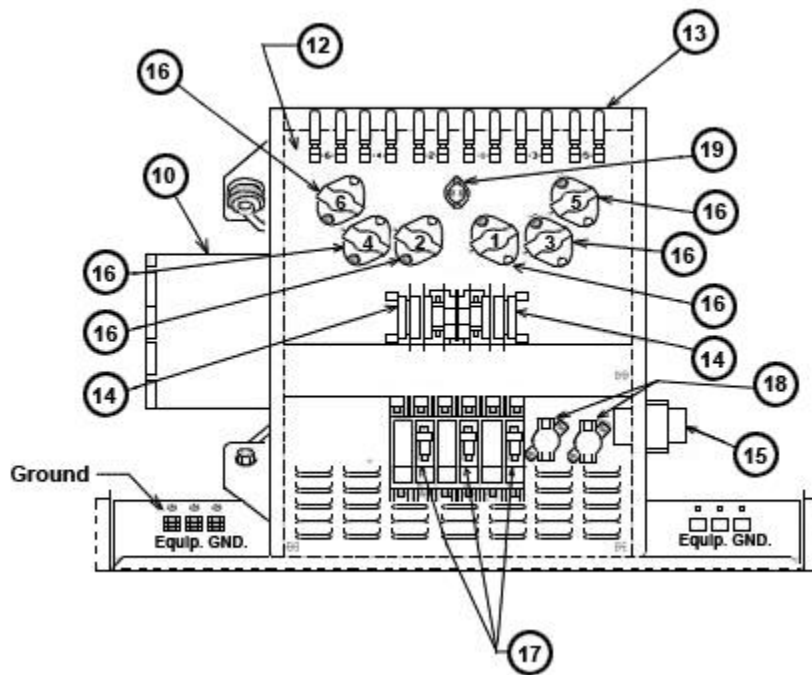

RBHK

Parts List
03-October-2017

*This parts list is current as of the above revision date.
See <http://www.rheempartslists.net/92-42800-RBHK.pdf> for the current revision.*

Air Handlers

No.	Notes	MODEL CABINET WIDTH	RBHK 17	RBHK 21	RBHK 24	RBHK 25
SHEATH HEATERS						
13		Sheath Heater and Bracket:				
13	Stk	Electric Heat Designation 06 (2)	AS-58386-91	AS-58386-91	AS-58386-91	N/A
13	Stk	Electric Heat Designation 07 (2)	AS-58386-92	AS-58386-92	AS-58386-92	N/A
13	Stk	Electric Heat Designation 11 (3)	AS-58386-92	AS-58386-92	AS-58386-92	AS-58386-92
13	Stk	Electric Heat Designation 14 (4)	N/A	AS-58386-92	AS-58386-92	AS-58386-92
13	Stk	Electric Heat Designation 18	N/A	N/A	AS-58386-92 (5)	AS-58386-92 (4)
13	Stk	Electric Heat Designation 21 (5)	N/A	N/A	N/A	AS-58386-92

No.	Notes	MODEL CABINET WIDTH	RBHK 17	RBHK 21	RBHK 24	RBHK 25
SEQUENCING RELAYS						
14		Sequencing / Heat Relay:				
14	Stk	Electric Heat Designation 00	N/A	N/A	N/A	N/A
14	Stk	Electric Heat Designation 06N	42-23116-06	42-23116-06	42-23116-08	N/A
14	Stk	Electric Heat Designation 06S	N/A	N/A	42-23116-06	N/A
14	Stk	Electric Heat Designation 07	42-23116-09	42-23116-09	42-23116-09	42-23116-09
14	Stk	Electric Heat Designation 11 - First Position	42-23116-06	42-23116-06	42-23116-06	42-23116-06
14	Stk	Electric Heat Designation 11 - Second Position	42-23116-08	42-23116-08	42-23116-08	42-23116-08
14	Stk	Electric Heat Designation 14 - First Position	N/A	42-23116-06	42-23116-09	42-23116-09
14	Stk	Electric Heat Designation 14 - Second Position	N/A	42-23116-08	42-23116-08	42-23116-08
14	Stk	Electric Heat Designation 18 - First Position	N/A	N/A	42-23116-09	42-23116-09
14	Stk	Electric Heat Designation 18 - Second Position	N/A	N/A	42-23116-09	42-23116-09
14	Stk	Electric Heat Designation 21 - First Position	N/A	N/A	N/A	42-23116-09
14	Stk	Electric Heat Designation 21 - Second Position	N/A	N/A	N/A	42-23116-09
15	Stk	Transformer	46-23115-02	46-23115-02	46-23115-02	46-23115-02