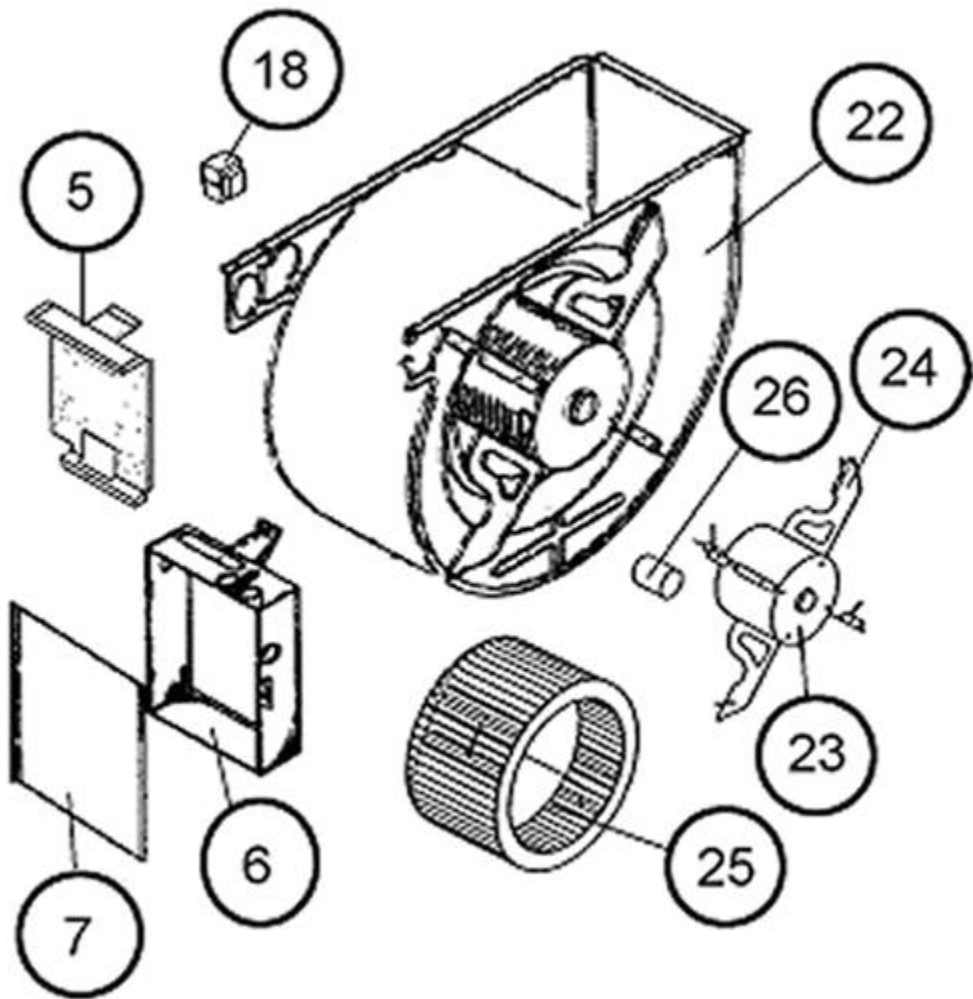

No.	Notes	MODEL HEATING CAPACITY VARIATION BLOWER DESIGNATION AIRFLOW	RGLH	RGLH	RGLH
			04 A U S	05 A U E	05 B M K
BLOWER GROUP					
21	Stk	Blower Assembly (Includes items 22-26)	AS-61697-28	AS-61697-08	AS-61697-59
22		Housing	AS-61697-28	AS-61674-04	AS-61674-21
23	Stk	Blower Motor - PSC	51-24070-01	51-22873-01	N/A
23	Stk	Blower Motor - ECM	N/A	N/A	51-24375-03
24		Motor Mount (4)	AE-61698-02	AE-61698-02	N/A
		ECM Motor Mount Bracket (4)	N/A	N/A	AE-61956-01
		ECM Motor Mount	N/A	N/A	70-24104-02
25	Stk	Blower Wheel	70-22683-01	70-22683-01	70-24254-02
26	Stk	Capacitor - Blower Motor	43-21298-43	43-21298-42	N/A

No.	Notes	MODEL HEATING CAPACITY VARIATION BLOWER DESIGNATION AIRFLOW	RGLH	RGLH	RGLH	RGLH
			06 A U E	07 A M G	07 A U E	07 B R K
BLOWER GROUP						
21	Stk	Blower Assembly (Includes items 22-26)	AS-61697-25	AS-61697-54	AS-61697-25	AS-61697-61
22		Housing	AS-61674-04	AS-61674-05	AS-61674-04	AS-61674-06
23	Stk	Blower Motor - PSC	51-24070-02	51-25023-01	51-24070-02	N/A
23	Stk	Blower Motor - ECM	N/A	N/A	N/A	51-24374-07
24		Motor Mount (4)	AE-61698-02	AE-61698-02	AE-61698-02	N/A
		ECM Motor Mount Bracket (4)	N/A	N/A	N/A	AE-61956-01
		ECM Motor Mount	N/A	N/A	N/A	70-24104-02
25	Stk	Wheel	70-22683-01	70-23111-05	70-22683-01	70-23111-20
26	Stk	Capacitor - Blower Motor	43-21298-42	43-21298-43	43-21298-42	N/A

No.	Notes	MODEL HEATING CAPACITY VARIATION BLOWER DESIGNATION AIRFLOW	RGLH	RGLH	RGLH	RGLH
			10 A M E	10 A M G	10 A U E	10 B R J
BLOWER GROUP						
21	Stk	Blower Assembly (Includes items 22-26)	AS-61697-22	AS-61697-54	AS-61697-25	AS-61697-31
22		Housing	AS-61674-05	AS-61674-05	AS-61674-04	AS-61674-06
23	Stk	Blower Motor - PSC	51-24070-02	51-25023-01	51-24070-02	51-22859-01
23	Stk	Blower Motor - ECM	N/A	N/A	N/A	N/A
24		Motor Mount (4)	AE-61698-02	AE-61698-02	AE-61698-02	AE-61698-02
		ECM Motor Mount Bracket (4)	N/A	N/A	N/A	N/A
		ECM Motor Mount	N/A	N/A	N/A	N/A
25	Stk	Blower Wheel	70-22688-01	70-23111-05	70-22683-01	70-20602-01
26	Stk	Capacitor - Blower Motor	43-21298-42	43-21298-43	43-21298-42	43-21298-43

No.	Notes	MODEL HEATING CAPACITY VARIATION BLOWER DESIGNATION AIRFLOW	RGLH	RGLH	RGLH	RGLH
			10 B R M	12 A R J	12 A R M	15 A R J
BLOWER GROUP						
21	Stk	Blower Assembly (Includes items 22-26)	AS-61697-84	AS-61697-31	AS-61697-57	AS-61697-31
22		Housing	AS-61674-06	AS-61674-06	AS-61674-06	AS-61674-06
23	Stk	Blower Motor - PSC	N/A	51-25023-01	N/A	51-25023-01
23	Stk	Blower Motor - ECM	51-24376-08	N/A	51-24376-07	N/A
24		Motor Mount (4)	N/A	AE-61698-02	N/A	AE-61698-02
		ECM Motor Mount Bracket (4)	AE-61956-01	N/A	AE-61956-01	N/A
		ECM Motor Mount	70-24104-02	N/A	70-24104-02	N/A
25	Stk	Blower Wheel	70-24255-01	70-20602-01	70-24255-01	70-20602-01
26	Stk	Capacitor - Blower Motor	N/A	43-21298-43	N/A	43-21298-43

Blower Assembly