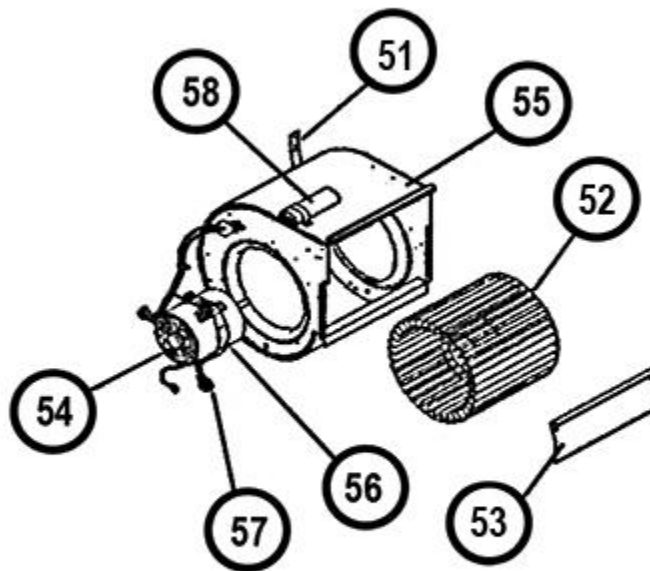

No.	Note	MODEL TECHNICAL VARIATION COOLING CAPACITY ELECTRICAL DESIGNATION DRIVE PACKAGE	RJMA- A 036 C K	RJMA- A 036 D K	RJMA- A 036 J K	RJMA- A 042 C K	RJMA- A 042 D K
<b>BLOWER GROUP - DIRECT DRIVE</b>							
50	Stk	Blower Assembly - Direct Drive	AS-59050-03	AS-59050-09	AS-59050-03	AS-59050-03	AS-59050-09
51		Housing	AS-58944-01	AS-58944-01	AS-58944-01	AS-58944-01	AS-58944-01
52	Stk	Wheel	70-23110-30	70-23110-30	70-23110-30	70-23110-30	70-23110-30
53		Cut-Off	AE-64401-05	AE-64401-05	AE-64401-05	AE-64401-05	AE-64401-05
54	Stk	Blower Motor	51-23679-01	51-23679-02	51-23679-01	51-23679-01	51-23679-02
55	Stk	Capacitor - Blower Motor	43-100496-12	43-100496-12	43-100496-12	43-100496-12	43-100496-12
56		Motor Band	70-19927-01	70-19927-01	70-19927-01	70-19927-01	70-19927-01
57		Motor Mounting Arm (3)	70-19929-02	70-19929-02	70-19929-02	70-19929-02	70-19929-02
58		Blower Support	AE-58950-02	AE-58950-02	AE-58950-02	AE-58950-02	AE-58950-02

Control Box

Blower Parts - Direct Drive