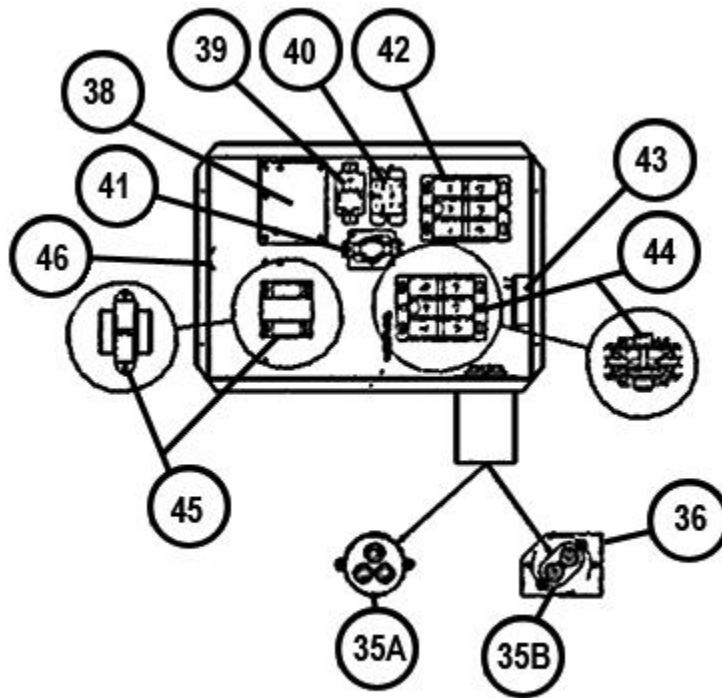

No.	Note	MODEL TECHNICAL VARIATION COOLING CAPACITY ELECTRICAL DESIGNATION DRIVE PACKAGE	RJMA- A 036 C K	RJMA- A 036 D K	RJMA- A 036 J K	RJMA- A 042 C K	RJMA- A 042 D K
<b>BLOWER GROUP - DIRECT DRIVE</b>							
50	Stk	Blower Assembly - Direct Drive	AS-59050-03	AS-59050-09	AS-59050-03	AS-59050-03	AS-59050-09
51		Housing	AS-58944-01	AS-58944-01	AS-58944-01	AS-58944-01	AS-58944-01
52	Stk	Wheel	70-23110-30	70-23110-30	70-23110-30	70-23110-30	70-23110-30
53		Cut-Off	AE-64401-05	AE-64401-05	AE-64401-05	AE-64401-05	AE-64401-05
54	Stk	Blower Motor	51-23679-01	51-23679-02	51-23679-01	51-23679-01	51-23679-02
55	Stk	Capacitor - Blower Motor	43-100496-12	43-100496-12	43-100496-12	43-100496-12	43-100496-12
56		Motor Band	70-19927-01	70-19927-01	70-19927-01	70-19927-01	70-19927-01
57		Motor Mounting Arm (3)	70-19929-02	70-19929-02	70-19929-02	70-19929-02	70-19929-02
58		Blower Support	AE-58950-02	AE-58950-02	AE-58950-02	AE-58950-02	AE-58950-02

No.	Note	MODEL TECHNICAL VARIATION COOLING CAPACITY ELECTRICAL DESIGNATION DRIVE PACKAGE	RJMA- A 042 J K	RJMA- A 048 C K	RJMA- A 048 D K	RJMA- A 048 J K	
<b>BLOWER GROUP - DIRECT DRIVE</b>							
50	Stk	Blower Assembly - Direct Drive	AS-59050-03	AS-59050-03	AS-59050-09	AS-59050-03	
51		Housing	AS-58944-01	AS-58944-01	AS-58944-01	AS-58944-01	
52	Stk	Wheel	70-23110-30	70-23110-30	70-23110-30	70-23110-30	
53		Cut-Off	AE-64401-05	AE-64401-05	AE-64401-05	AE-64401-05	
54	Stk	Blower Motor	51-23679-01	51-23679-01	51-23679-02	51-23679-01	
55	Stk	Capacitor - Blower Motor	43-100496-12	43-100496-12	43-100496-12	43-100496-12	
56		Motor Band	70-19927-01	70-19927-01	70-19927-01	70-19927-01	
57		Motor Mounting Arm (3)	70-19929-02	70-19929-02	70-19929-02	70-19929-02	
58		Blower Support	AE-58950-02	AE-58950-02	AE-58950-02	AE-58950-02	

Control Box

Blower Parts - Direct Drive