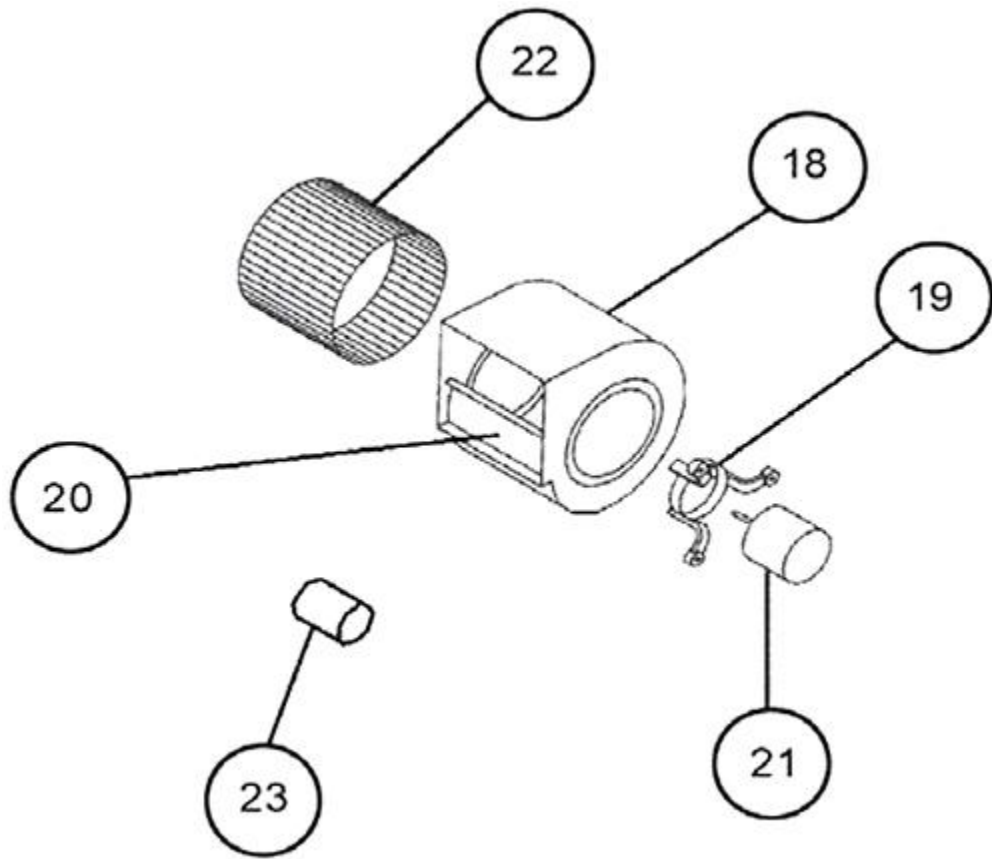

No.	Notes	MODEL HEATING CAPACITY	ROBD 067	ROBD 112	ROBD 150
PANELS, MISCELLANEOUS PARTS					
1		Jacket Assembly	AS-46489-10	AS-46489-11	AS-46489-12
2		Front Door	AS-63674-01	AS-63675-01	AS-63662-01
3		Blower Door	AS-63657-01	AS-63658-01	AS-63659-01
4		Door Switch	42-21268-04	42-21268-04	42-21268-04
5		Door Switch Bracket	AE-58870-01	AE-58870-01	AE-58870-01
		Solid Bottom	AE-61874-07	AE-61874-06	AE-61874-05
		Junction Box	AE-30547-04	AE-30547-04	AE-30547-04
		Plastic Clip - 3/8 in.	64-19196-01	64-19196-01	64-19196-01
		Tinnerman Clip	64-20422-01	64-20422-01	64-20422-01
		Draft Control	58-17352-01	58-17352-01	58-17352-01
		Air Deflector	AE-46520-01	AE-46520-03	AE-46520-02
		Filter - Permanent	54-19655-06	54-19655-06	54-19655-06
		Filter Frame	AE-64277-00	AE-64277-00	AE-64277-00

No.	Notes	MODEL HEATING CAPACITY	ROBD 067	ROBD 112	ROBD 150
ELECTRIC GROUP					
7	Stk	Limit Control	47-21711-19	47-21711-19	47-21711-19
6	Stk	Fan Timer Control	47-22896-01	47-22896-01	47-22896-01
	Stk	Control Relay	42-21571-01	42-21571-01	42-21571-01
	Stk	Safety Relay	42-21571-01	42-21571-01	42-21571-01

No.	Notes	MODEL HEATING CAPACITY	ROBD 067	ROBD 112	ROBD 150
BLOWER GROUP					
	Stk	Blower Assembly (Includes items 18-23)	AS-61254-23	AS-61254-21	AS-61254-24
18		Blower Housing	AS-61253-01	AS-61213-01	AS-61369-01
19		Motor Bracket Assembly - Triangle	AS-53148-03	AS-53148-02	AS-53148-01
20		Cut Off	AE-64401-07	AE-64401-05	AE-64401-18
21	Stk	Blower Motor	51-26158-01	51-18828-01	51-21459-02
22	Stk	Blower Wheel	70-20218-02	70-20218-03	70-20602-01
23	Stk	Capacitor - Blower Motor	43-100496-10	43-100496-10	43-100496-38

Blower Assembly