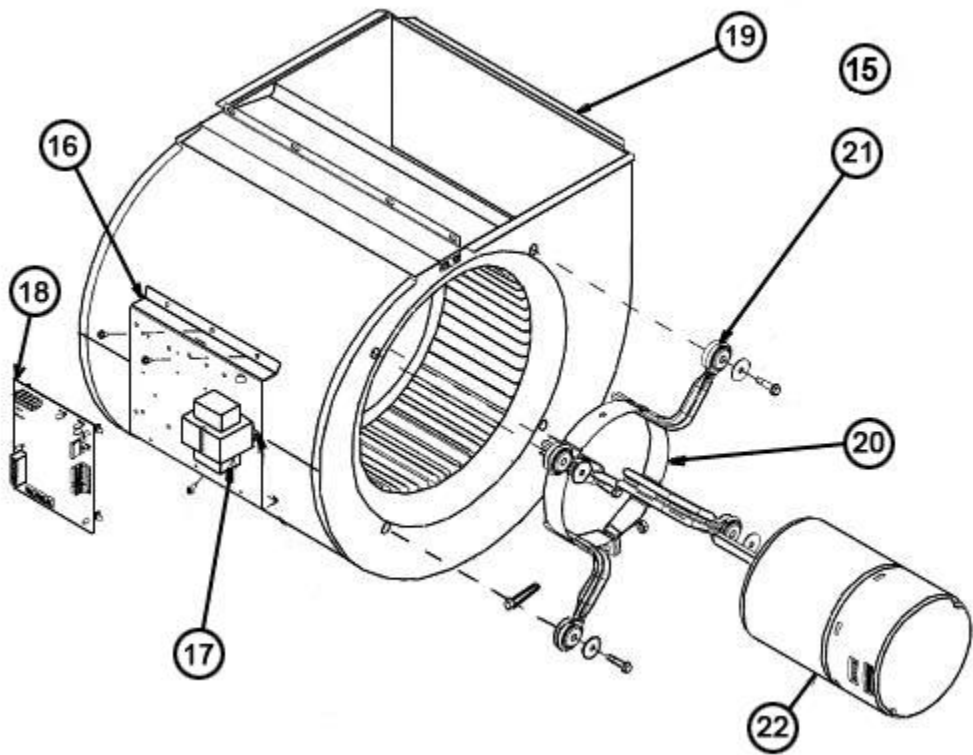

No.	Notes	MODEL CAPACITY CABINET SIZE COIL SIZE/METERING MAJOR SERIES/CONTROLS VOLTAGE/MINOR SERIES	RHMV	RHMV	RHMV
			24 17 SE AC JA	24 21 HE AC JA	24 21 ME AC JA
BLOWER GROUP (Before W0417)					
15	Stk	Blower Assembly (Includes items 16-22)	AS-101885-25	AS-101885-29	AS-101885-25
16		Mounting Bracket - Control Board	AE-101049-01	AE-101049-01	AE-101049-01
17		Transformer	See Electrical Group		
18		Control Board	See Electrical Group		
		Control Identity EEPROM	See Electrical Group		
19		Blower Housing w/Wheel	70-101729-02	70-101729-08	70-101729-02
	Stk	Blower Wheel	703014	703023	703014
20		Motor Mount - Band	70-19927-04	70-19927-04	70-19927-04
21		Motor Mount - Arm (4)	70-19929-10	70-19929-10	70-19929-10
22	Stk	Blower Motor	51-104388-01	51-104389-01	51-104388-01
23		Mounting Bracket Cover	AE-101797-01	AE-101797-01	AE-101797-01

No.	Notes	MODEL CAPACITY CABINET SIZE COIL SIZE/METERING MAJOR SERIES/CONTROLS VOLTAGE/MINOR SERIES	RHMV	RHMV	RHMV
			24 17 SE AC JA	24 21 HE AC JA	24 21 ME AC JA
BLOWER GROUP (On or After W0417)					
15	Stk	Blower Assembly (Includes items 16-22)	AS-101885-25	AS-101885-28	AS-101885-25
16		Mounting Bracket - Control Board	AE-101049-01	AE-101049-01	AE-101049-01
17		Transformer	See Electrical Group		
18		Control Board	See Electrical Group		
		Control Identity EEPROM	See Electrical Group		
19		Blower Housing w/Wheel	70-101729-02	70-101729-02	70-101729-02
	Stk	Blower Wheel	703014	703014	703014
20		Motor Mount - Band	70-19927-04	70-19927-04	70-19927-04
21		Motor Mount - Arm (4)	70-19929-10	70-19929-10	70-19929-10
22	Stk	Blower Motor	51-104388-01	51-104389-01	51-104388-01
23		Mounting Bracket Cover	AE-101797-01	AE-101797-01	AE-101797-01

No.	Notes	MODEL CAPACITY CABINET SIZE COIL SIZE/METERING MAJOR SERIES/CONTROLS VOLTAGE/MINOR SERIES	RHMV	RHMV	RHMV
			36 17 SE AC JA	60 21 SE AC JA	60 24 ME AC JA
BLOWER GROUP					
15	Stk	Blower Assembly (Includes items 16-22)	AS-101885-28	AS-101885-26	AS-101885-27
16		Mounting Bracket - Control Board	AE-101049-01	AE-101049-01	AE-101049-01
17		Transformer	See Electrical Group		
18		Control Board	See Electrical Group		
		Control Identity EEPROM	See Electrical Group		
19		Blower Housing w/Wheel	70-101729-02	70-101729-08	70-101729-04
	Stk	Blower Wheel	703014	703023	703015
20		Motor Mount - Band	70-19927-04	70-19927-04	70-19927-04
21		Motor Mount - Arm (4)	70-19929-10	70-19929-10	70-19929-10
22	Stk	Blower Motor	51-104389-01	51-102603-01	51-102603-01
23		Mounting Bracket Cover	AE-101797-01	AE-101797-01	AE-101797-01

Blower Assembly