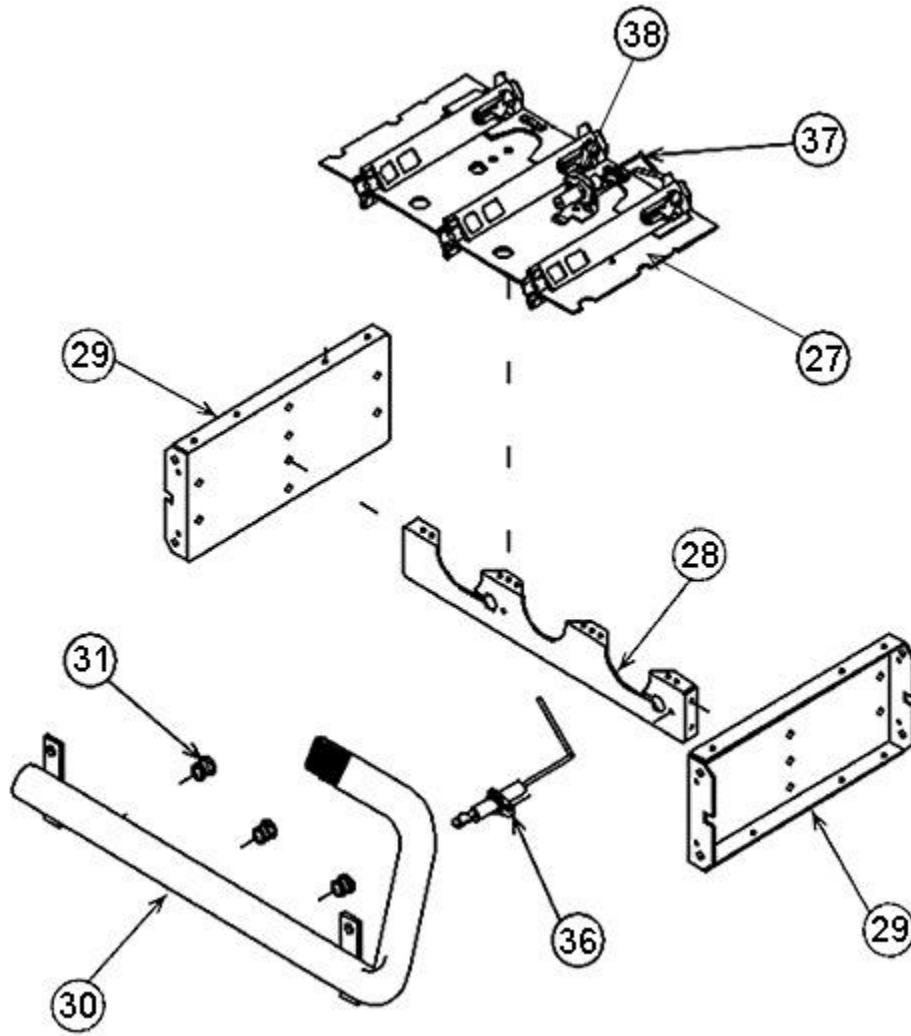

RGPE

Parts List
21-November-2015

*This parts list is current as of the above revision date.
See <http://www.rheempartslists.net/92-42800-RGPE.pdf> for the current revision.*

80% Gas Furnaces - 2 Stage

No.	Notes	MODEL GAS CODE	RGPE GZ
GAS CONTROLS			
33	Stk	Gas Valve - Natural Gas	60-101921-01
33	Stk,1	Gas Valve - LP	See Note 1
34	Stk	Integrated Furnace Control Board (IFC)	62-102784-01
36	Stk	Flame Sensor	62-23543-01
37	Stk	Direct Spark Ignitor	62-24164-01
38		Direct Spark Ignitor Bracket	AE-61885-02
LP Conversion Kit:			
	Stk	U.S. Models	FP-32
	Stk	Canadian Models	FP-32

Burner Assembly