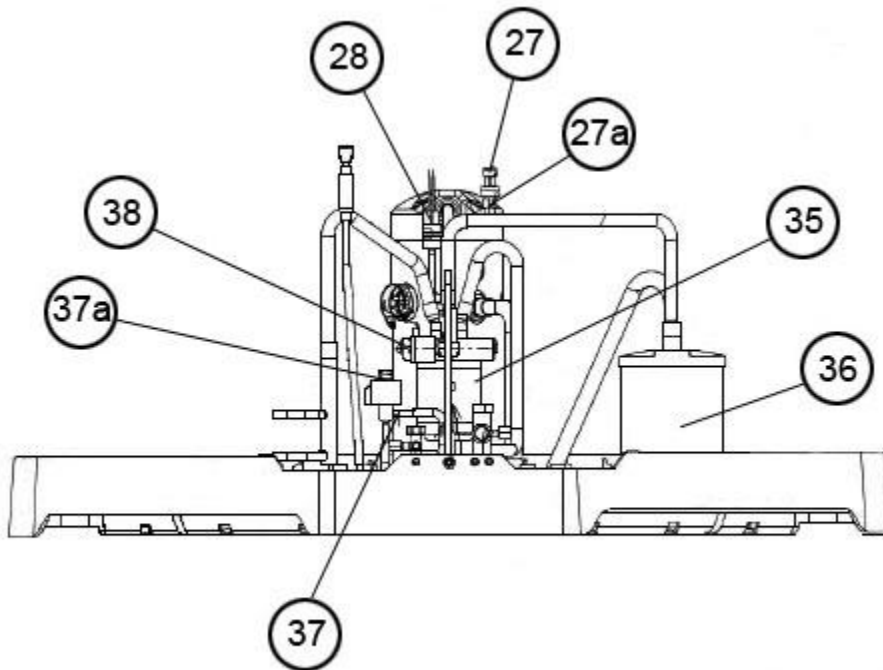

RP17

Parts List
02-October-2017

*This parts list is current as of the above revision date.
See <http://www.rheempartslists.net/92-42800-RP17.pdf> for the current revision.*

Heat Pumps

No.	Notes	MODEL COOLING CAPACITY VARIATION	RP17 24 AJVCA	RP17 36 AJVCA	RP17 48 AJVCA	RP17 60 AJVCA
COIL GROUP						
27		Low Pressure Transducer	See Electrical Group			
28		High Pressure Control	See Electrical Group			
30	Stk	Condenser Coil	AS-105565-03	AS-105034-03	AS-105571-03	AS-105613-03
31		Service Valve - Suction	61-104914-03	61-104914-03	61-104914-04	61-104914-04
32		Service Valve - Liquid	61-104914-05	61-104914-05	61-104914-05	61-104914-05
33		Bulkhead Valve	61-22369-04	61-22369-04	61-22369-04	61-22369-04
33a		Valve Core	61-18551-01	61-18551-01	61-18551-01	61-18551-01
33b		Valve Cap	83-100635-01	83-100635-01	83-100635-01	83-100635-01
33c		Locknut - Bulkhead Valve	63-22368-01	63-22368-01	63-22368-01	63-22368-01
	Stk	Filter Drier	83-41719-02	83-41719-02	83-41719-02	83-41719-02
35		Muffler	See Compressor Group			
36		Accumulator	83-22459-05	83-22459-05	83-22459-09	83-22459-09
37	Stk	EXV	61-103151-05	61-103151-05	61-103151-06	61-103151-06
37a	Stk	Coil - EEV	61-103151-08	61-103151-08	61-103151-08	61-103151-08
38	Stk	Reversing Valve	61-102498-04	61-102498-09	61-102498-09	61-102498-06
	Stk	Solenoid Coil - Reversing Valve	61-101713-92	61-101713-92	61-101713-92	61-101713-92
		Wiring Harness - Reversing Valve	61-26149-03	61-26149-03	61-26149-03	61-26149-03

Reversing Valve, Compressor - Side