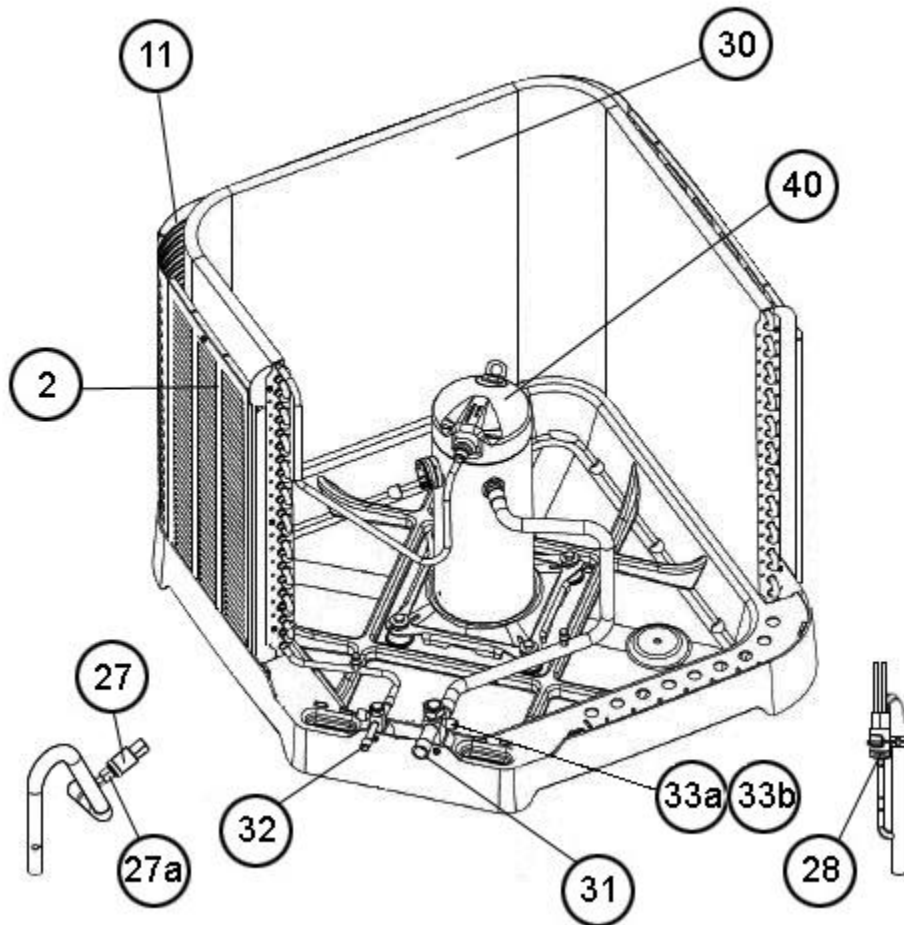

RA17

Parts List
30-September-2017

*This parts list is current as of the above revision date.
See <http://www.rheempartslists.net/92-42800-RA17.pdf> for the current revision.*

Condensing Units

No.	Notes	MODEL COOLING CAPACITY VARIATION	RA17 24 AJ2CB	RA17 36 AJ2CB
COMPRESSOR GROUP				
		Compressor ID:	9081	9082
40	Stk	Compressor	55-23156-35S	55-23156-36S
		Compressor Grommet (4)	56-18518-04	56-18518-04
		Compressor Bolt (4)	63-20072-07	63-20072-07
23	Stk	Capacitor - Compressor/Fan	43-101666-23	43-101665-36
	1	Compressor Plug Harness - includes Current Sensing Transformer (CT), See Note 1	45-100834-14	45-100834-14
	Stk	Compressor Wiring Harness (Low Voltage - Molded Plug) - Before W0117	45-101723-05	45-101723-05
	Stk	Compressor Wiring Harness (Low Voltage - Molded Plug) - On or After W0117	45-101723-05	45-101723-07
25		Crankcase Heater	N/A	44-103663-13
		Filter Drier	See Coil Group	

No.	Notes	MODEL COOLING CAPACITY VARIATION	RA17 48 AJ2CB	RA17 60 AJ2CB
COMPRESSOR GROUP				
		Compressor ID:	9083	9084
40	Stk	Compressor	55-23156-37S	55-23156-34S
		Compressor Grommet (4)	56-18518-06	56-18518-06
		Compressor Bolt (4)	63-20072-07	63-20072-07
23	Stk	Capacitor - Compressor/Fan	43-101666-66	43-101666-25
	1	Compressor Plug Harness - includes Current Sensing Transformer (CT), See Note 1	45-100834-15	45-100834-15
	Stk	Compressor Wiring Harness (Low Voltage - Molded Plug)	45-101723-05	45-101723-05
25		Crankcase Heater	44-103663-13	44-103663-13
		Filter Drier	See Coil Group	

Valve Mounting, Compressor