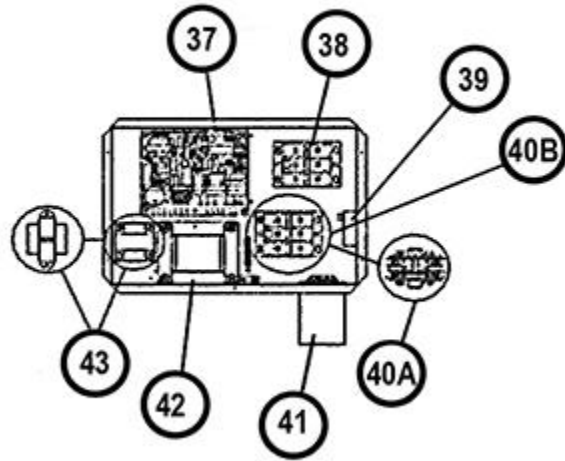

No.	Notes	MODEL TECHNICAL VARIATION COOLING CAPACITY ELECTRIC DESIGNATION DRIVE PACKAGE	RKMA A 036-048 J/C K	RKMA- A 060 J/C K	RKMA A 036-048 D K	RKMA- A 060 D K
BLOWER GROUP - DIRECT DRIVE						
53	Stk	Blower Assembly - Direct Drive	AS-59050-03	AS-59050-06	AS-59050-09	AS-59050-11
54		Housing	AS-58944-01	AS-58944-01	AS-58944-01	AS-58944-01
55	Stk	Wheel	70-23110-30	70-23110-30	70-23110-30	70-23110-30
56		Cut-Off	AE-64401-05	AE-64401-05	AE-64401-05	AE-64401-05
57	Stk	Blower Motor	51-23679-01	51-23555-02	51-23679-02	51-23555-03
58	Stk	Motor Capacitor	43-25134-04	43-25134-06	43-25134-04	43-25134-04
59		Motor Band	70-19927-01	70-19927-01	70-19927-01	70-19927-01
60		Motor Mounting Arm (3)	70-19929-02	70-19929-02	70-19929-02	70-19929-02
61		Blower Support	AE-58950-02	AE-58950-02	AE-58950-02	AE-58950-02

Control Box

Blower Assembly Direct Drive