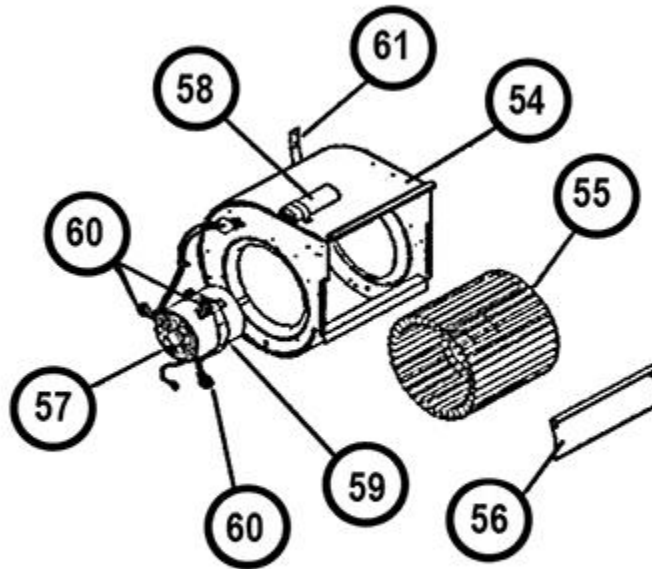

No.	Notes	MODEL TECHNICAL VARIATION COOLING CAPACITY ELECTRIC DESIGNATION DRIVE PACKAGE	RKMA A 036-048 J/C K	RKMA- A 060 J/C K	RKMA A 036-048 D K	RKMA- A 060 D K
BLOWER GROUP - DIRECT DRIVE						
53	Stk	Blower Assembly - Direct Drive	AS-59050-03	AS-59050-06	AS-59050-09	AS-59050-11
54		Housing	AS-58944-01	AS-58944-01	AS-58944-01	AS-58944-01
55	Stk	Wheel	70-23110-30	70-23110-30	70-23110-30	70-23110-30
56		Cut-Off	AE-64401-05	AE-64401-05	AE-64401-05	AE-64401-05
57	Stk	Blower Motor	51-23679-01	51-23555-02	51-23679-02	51-23555-03
58	Stk	Motor Capacitor	43-25134-04	43-25134-06	43-25134-04	43-25134-04
59		Motor Band	70-19927-01	70-19927-01	70-19927-01	70-19927-01
60		Motor Mounting Arm (3)	70-19929-02	70-19929-02	70-19929-02	70-19929-02
61		Blower Support	AE-58950-02	AE-58950-02	AE-58950-02	AE-58950-02

Control Box

Blower Assembly Direct Drive