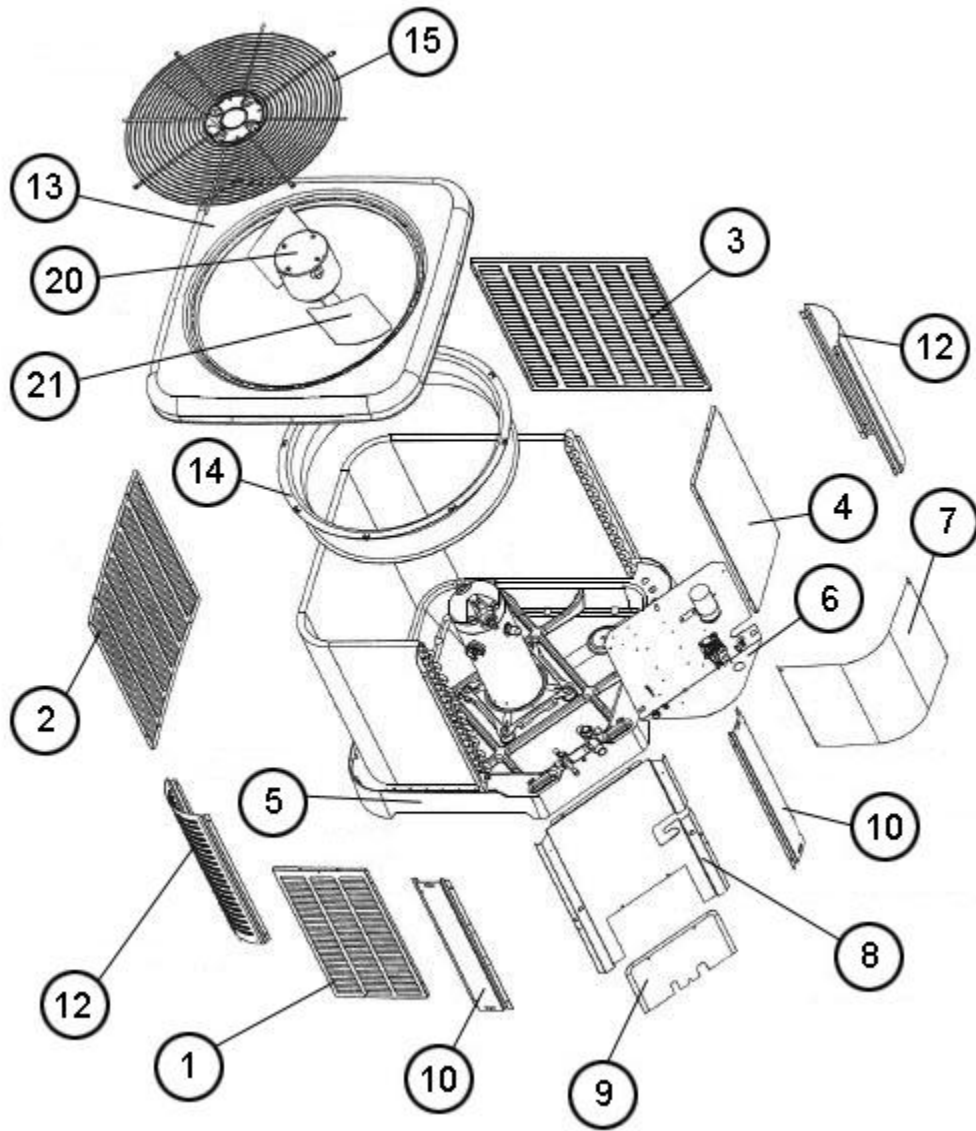

No.	Notes	MODEL COOLING CAPACITY VARIATION	RA14 42 BC1NB	RA14 42 BJ1NA	RA14 42 BJ1NB
ELECTRICAL/FAN GROUP					
20	Stk	Fan Motor	51-104691-04	51-104691-04	51-104691-04
21	Stk	Fan Blade	70-102011-09	70-102011-09	70-102011-09
22	Stk	Contactora	42-102664-14	42-102664-05	42-102664-05
23		Capacitor	See Compressor Group		
23a		Capacitor Strap	AE-104562-01	AE-104562-01	AE-104562-01
25		Crankcase Heater	See Accessories Group		
26		Grounding Lug	45-19000-01	45-19000-01	45-19000-01
		Low Ambient Control	See Accessories Group		
27	Stk	Low Pressure Control (Design Series 'B')	47-103670-08	N/A	47-103670-08
27a		Valve Body - Low Pressure Control	61-18542-01	61-18542-01	61-18542-01
28	Stk	High Pressure Control (Design Series 'B')	47-102290-01	N/A	47-102290-01

Exploded View