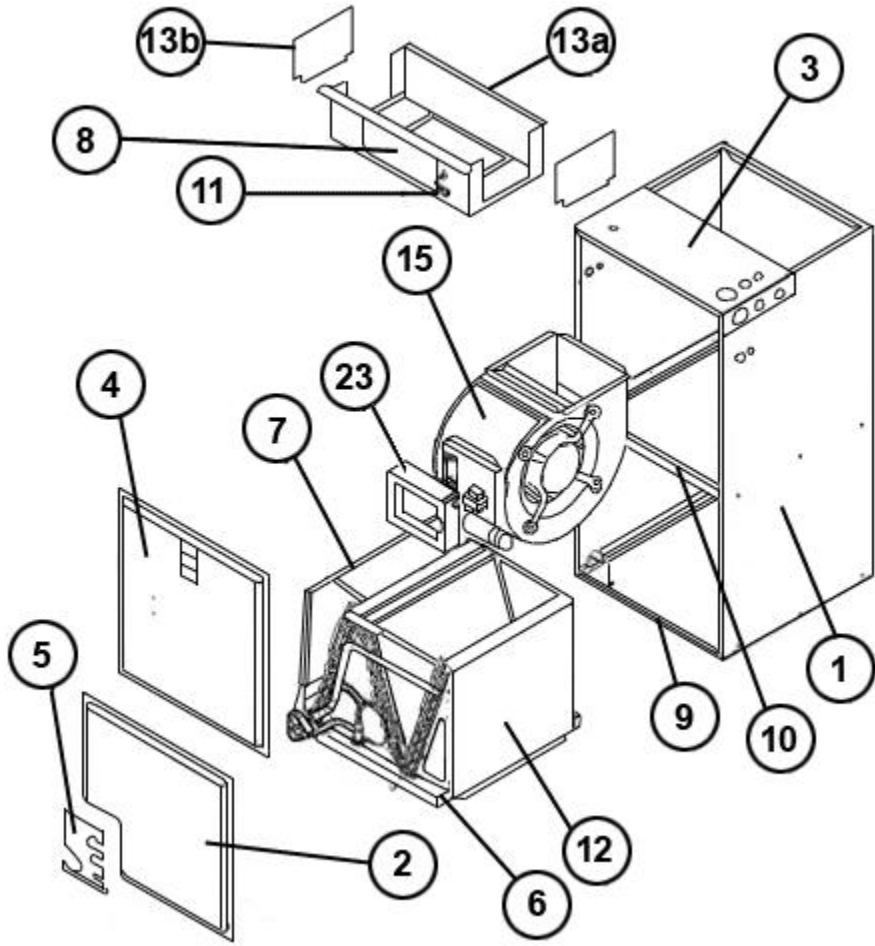

No.	Notes	MODEL	RHPL	RHPL	RHPL	RHPL	RHPL
		CAPACITY	24	36	38	48	60
		CABINET SIZE	21	21	21	24	24
		VOLTAGE	J	J	J	J	J
		VARIATION	C	C	C	C	C
BLOWER GROUP							
15	Stk	Blower Assembly (Includes items 16-22)	AS-101885-11	AS-101885-12	AS-101885-20	AS-101885-13	AS-101885-13
16		Mounting Bracket - Control Board	AE-101049-01	AE-101049-01	AE-101049-01	AE-101049-01	AE-101049-01
17		Transformer	See Electrical Group				
18		Control Board - ECM	See Electrical Group				
19		Blower Housing w/Wheel	70-101729-02	70-101729-02	70-101729-08	70-101729-04	70-101729-04
	Stk	Blower Wheel	703014	703014	703023	703015	703015
20		Motor Mount - Band	70-19927-04	70-19927-04	70-19927-04	70-19927-04	70-19927-04
21		Motor Mount - Arm (4)	70-19929-10	70-19929-10	70-19929-10	70-19929-10	70-19929-10
22	Stk,1	Blower Motor - ECM (See Note 1)	51-102601-01	51-102602-01	51-102602-01	51-102603-01	51-102603-01
	Stk,1	ECM Motor Module - U.S. Motors PerfectSpeed (See Note 1)	51-104362-04	51-104362-03	51-104362-03	51-104362-02	51-104362-02
	Stk,1	ECM Motor Module - Genteq ECM 3.0 (See Note 1)	51-103225-01	51-103226-01	51-103226-01	51-103224-01	51-103224-01
		Wiring Harness - Indoor Blower Motor	See Electrical Group				
23		Mounting Bracket Cover	AE-101797-01	AE-101797-01	AE-101797-01	AE-101797-01	AE-101797-01

No.	Notes	MODEL	RHPL	RHPL	RHPL	RHPL
		CAPACITY	24	36	48	60
		CABINET SIZE	21	21	24	24
		VOLTAGE	J	J	J	J
		VARIATION	A	A	A	A
BLOWER GROUP						
15	Stk	Blower Assembly (Includes items 16-22)	AS-101885-05	AS-101885-06	AS-101885-07	AS-101885-08
16		Mounting Bracket - Control Board	AE-101049-01	AE-101049-01	AE-101049-01	AE-101049-01
17		Transformer	See Electrical Group			
18		Control Board - ECM	See Electrical Group			
19		Blower Housing w/Wheel	70-101729-02	70-101729-02	70-101729-04	70-101729-04
	Stk	Blower Wheel	703014	703014	703015	703015
20		Motor Mount - Band	70-19927-04	70-19927-04	70-19927-04	70-19927-04
21		Motor Mount - Arm (4)	70-19929-10	70-19929-10	70-19929-10	70-19929-10
22	Stk	Blower Motor - ECM (Includes Motor and Module)	51-24373-09	51-24374-25	51-24375-18	51-24375-19
	Stk	ECM Motor Module	51-24381-97	51-24382-105	51-24384-108	51-24384-98
		Wiring Harness - Indoor Blower Motor	See Electrical Group			
23		Mounting Bracket Cover	AE-101797-01	AE-101797-01	AE-101797-01	AE-101797-01

Exploded View