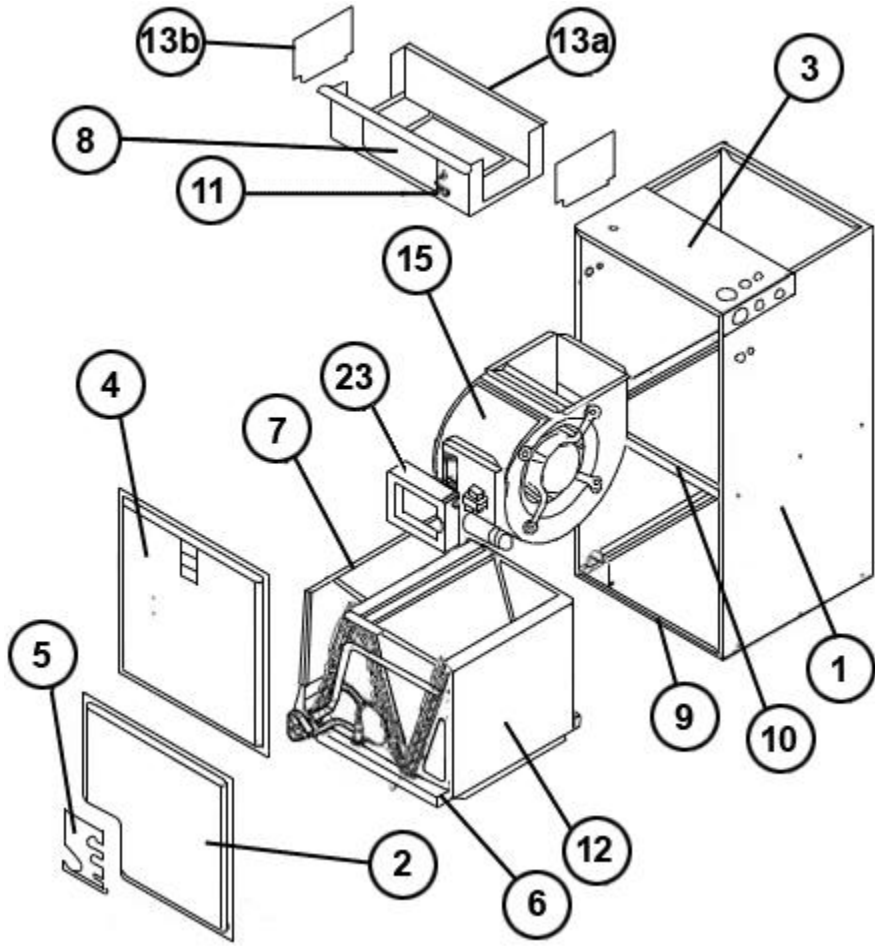

No.	Notes	MODEL	RH1T	RH1T	RH1T	RH1T	RH1T	RH1T
		CAPACITY	48	48	48	48	48	48
		CABINET SIZE	21	21	21	21	21	21
		COIL SIZE/METERING	SP	SP	ST	ST	MT	MT
		MAJOR SERIES/CONTROLS	AN/BN	AN/BN	AN	AN	AN	AN
		VOLTAGE/MINOR SERIES	AA	JA	AA	JA	AA	JA
BLOWER GROUP								
15	Stk	Blower Assembly (Includes items 16-22)	AS-101930-03	AS-101886-03	AS-101930-03	AS-101886-03	AS-101930-08	AS-101886-15
16		Mounting Bracket - Control Board	AE-101049-01	AE-101049-01	AE-101049-01	AE-101049-01	AE-101049-01	AE-101049-01
17		Transformer	See Electrical Group					
18		Control Board	See Electrical Group					
19		Blower Housing w/Wheel	70-101729-08	70-101729-08	70-101729-08	70-101729-08	70-101729-08	70-101729-08
	Stk	Blower Wheel	703023	703023	703023	703023	703023	703023
20		Motor Mount - Band	70-19927-04	70-19927-04	70-19927-04	70-19927-04	70-19927-04	70-19927-04
21		Motor Mount - Arm (4)	70-19929-10	70-19929-10	70-19929-10	70-19929-10	70-19929-10	70-19929-10
22	Stk	Blower Motor	51-104356-01	51-104360-01	51-104356-01	51-104360-01	51-104356-10	51-104360-31
		Power Factor Choke	46-24256-04	N/A	46-24256-04	N/A	46-24256-04	N/A
23		Mounting Bracket Cover	AE-101797-01	AE-101797-01	AE-101797-01	AE-101797-01	AE-101797-01	AE-101797-01

No.	Notes	MODEL	RH1T	RH1T	RH1T	RH1T		
		CAPACITY	48	48	60	60		
		CABINET SIZE	24	24	21	21		
		COIL SIZE/METERING	ST	ST	ST	ST		
		MAJOR SERIES/CONTROLS	AN	AN	AN	AN		
		VOLTAGE/MINOR SERIES	AA	JA	AA	JA		
BLOWER GROUP								
15	Stk	Blower Assembly (Includes items 16-22)	AS-101930-04	AS-101886-04	AS-101930-09	AS-101886-16		
16		Mounting Bracket - Control Board	AE-101049-01	AE-101049-01	AE-101049-01	AE-101049-01		
17		Transformer	See Electrical Group					
18		Control Board	See Electrical Group					
19		Blower Housing w/Wheel	70-101729-04	70-101729-04	70-101729-08	70-101729-08		
	Stk	Blower Wheel	703015	703015	703023	703023		
20		Motor Mount - Band	70-19927-04	70-19927-04	70-19927-04	70-19927-04		
21		Motor Mount - Arm (4)	70-19929-10	70-19929-10	70-19929-10	70-19929-10		
22	Stk	Blower Motor	51-104356-02	51-104360-02	51-104356-11	51-104360-32		
		Power Factor Choke	46-24256-04	N/A	46-24256-04	N/A		
23		Mounting Bracket Cover	AE-101797-01	AE-101797-01	AE-101797-01	AE-101797-01		

No.	Notes	MODEL	RH1T	RH1T	RH1T			
		CAPACITY	60	60	60			
		CABINET SIZE	24	24	24			
		COIL SIZE/METERING	ST	ST	ST			
		MAJOR SERIES/CONTROLS	AN	AN	AN			
		VOLTAGE/MINOR SERIES	AA	DA	JA			
BLOWER GROUP								
15	Stk	Blower Assembly (Includes items 16-22)	AS-101930-04	AS-101886-05	AS-101886-04			
16		Mounting Bracket - Control Board	AE-101049-01	AE-101049-01	AE-101049-01			
17		Transformer	See Electrical Group					
18		Control Board	See Electrical Group					
19		Blower Housing w/Wheel	70-101729-04	70-101729-04	70-101729-04			
	Stk	Blower Wheel	703015	703015	703015			
20		Motor Mount - Band	70-19927-04	70-19927-04	70-19927-04			
21		Motor Mount - Arm (4)	70-19929-10	70-19929-10	70-19929-10			
22	Stk	Blower Motor	51-104356-02	51-103253-01	51-104360-02			
		Power Factor Choke	46-24256-04	N/A	N/A			
23		Mounting Bracket Cover	AE-101797-01	AE-101797-01	AE-101797-01			

Exploded View