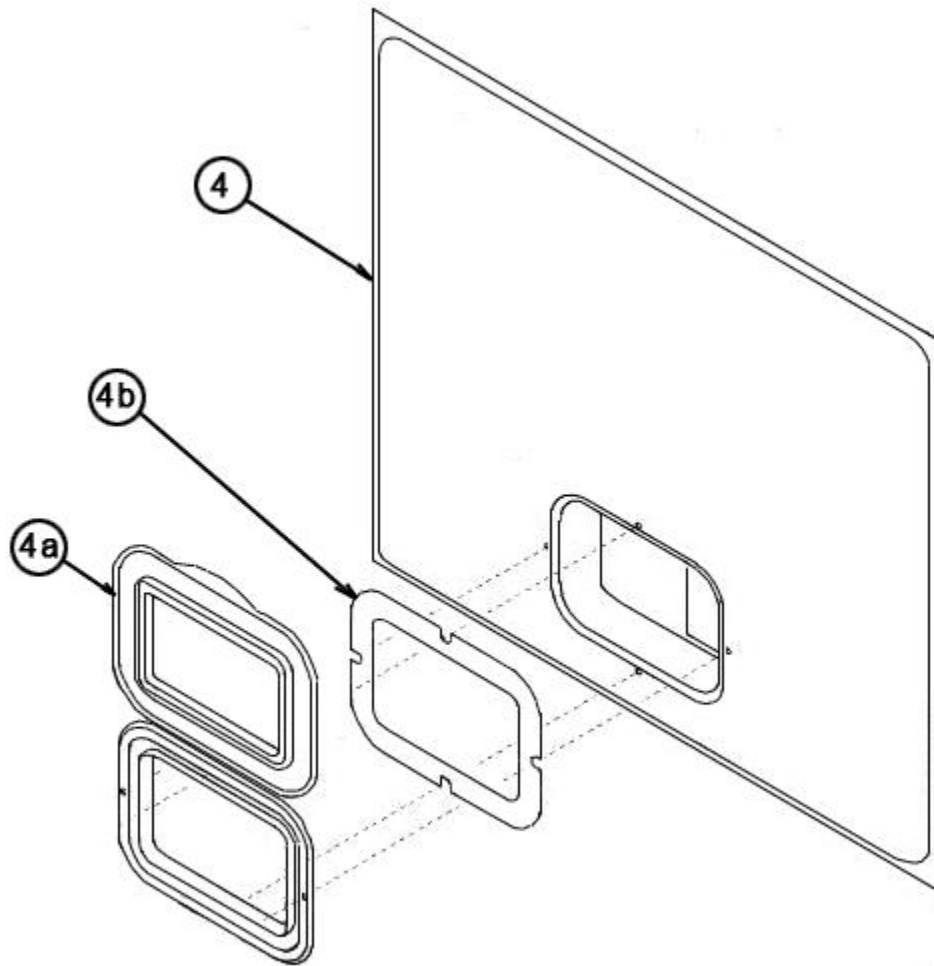

RBHP

Parts List
19-January-2017

*This parts list is current as of the above revision date.
See <http://www.rheempartslists.net/92-42800-RBHP.pdf> for the current revision.*

Air Handlers

No.	Notes	MODEL	RBHP	RBHP	RBHP	RBHP	RBHP
		CABINET WIDTH	17	17	17	17	21
		VOLTAGE	A	J	J	J	A
		HEAT DESIGNATION	00	06	07	11	00
		CONTROL DESIGNATION	N	S	S	S	N
ELECTRICAL GROUP							
13		Sheath Heater w/Bracket	See Electric Heat Group				
14		Sequencing / Heat Relay	See Electric Heat Group				
15	Stk	Transformer	46-23115-01	46-23115-02	46-23115-02	46-23115-02	46-23115-01
16		Limit Switch	See Electric Heat Group				
17		Circuit Breaker	N/A	42-23201-01	42-23201-01	42-23201-01	N/A
		Finger Stop Voltage	N/A	45-23203-01	45-23203-01	45-23203-01	N/A
		Jumper Bar - 4 Pole	N/A	N/A	N/A	N/A	N/A
18		Watt Restrictors	N/A	N/A	47-23117-01	47-23117-01	N/A
19	Stk	Defrost Heater Control	N/A	N/A	47-23118-01	47-23118-01	N/A
		Terminal Block	45-23222-02	N/A	N/A	N/A	45-23222-02

No.	Notes	MODEL	RBHP	RBHP	RBHP	RBHP	RBHP
		CABINET WIDTH	21	21	21	21	24
		VOLTAGE	J	J	J	J	A
		HEAT DESIGNATION	06	07	11	14	00
		CONTROL DESIGNATION	S	S	S	S	N
ELECTRICAL GROUP							
13		Sheath Heater w/Bracket	See Electric Heat Group				
14		Sequencing / Heat Relay	See Electric Heat Group				
15	Stk	Transformer	46-23115-02	46-23115-02	46-23115-02	46-23115-02	46-23115-01
		Power Factor Choke	N/A	N/A	N/A	N/A	46-24256-04
16		Limit Switch	See Electric Heat Group				
17		Circuit Breaker	42-23201-01	42-23201-01	42-23201-01	42-23201-01 (2)	N/A
		Finger Stop Voltage	45-23203-01 (2)	45-23203-01 (2)	45-23203-01 (2)	N/A	N/A
		Jumper Bar - 4 Pole	N/A	N/A	N/A	45-23202-01	N/A
18		Watt Restrictors	N/A	N/A	N/A	47-23117-01	N/A
19	Stk	Defrost Heater Control	N/A	N/A	N/A	47-23118-01	N/A
		Terminal Block	N/A	N/A	N/A	N/A	45-23222-02

Exploded View

Door Assembly