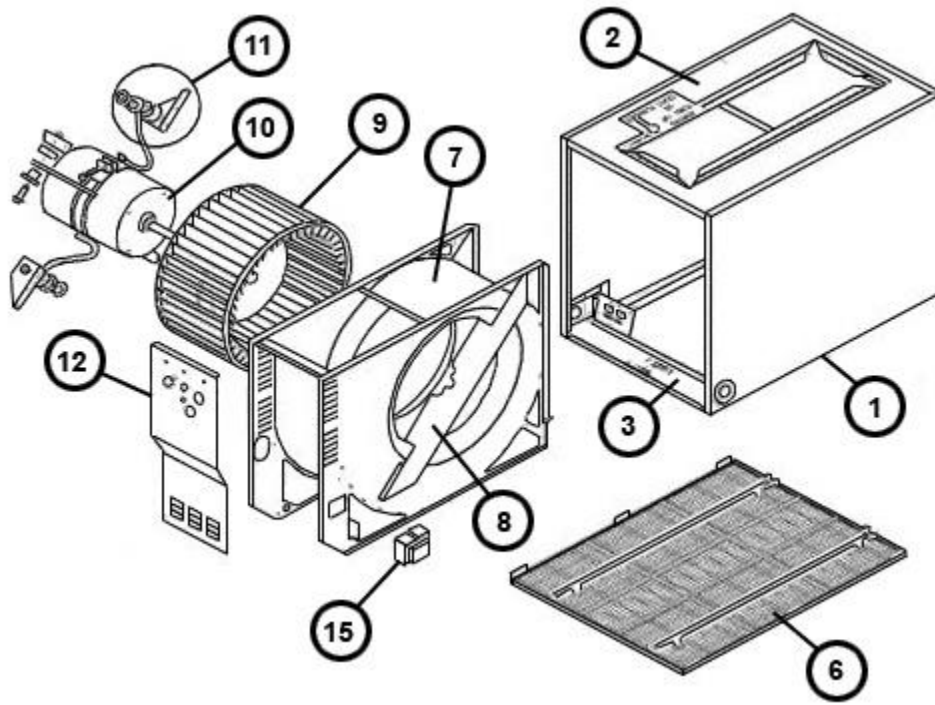

RBHP

Parts List
19-January-2017

*This parts list is current as of the above revision date.
See <http://www.rheempartslists.net/92-42800-RBHP.pdf> for the current revision.*

Air Handlers

No.	Notes	MODEL	RBHP	RBHP	RBHP	RBHP	RBHP
		CABINET WIDTH	17	17	17	17	21
		VOLTAGE	A	J	J	J	A
		HEAT DESIGNATION	00	06	07	11	00
		CONTROL DESIGNATION	N	S	S	S	N
ELECTRICAL GROUP							
13		Sheath Heater w/Bracket	See Electric Heat Group				
14		Sequencing / Heat Relay	See Electric Heat Group				
15	Stk	Transformer	46-23115-01	46-23115-02	46-23115-02	46-23115-02	46-23115-01
16		Limit Switch	See Electric Heat Group				
17		Circuit Breaker	N/A	42-23201-01	42-23201-01	42-23201-01	N/A
		Finger Stop Voltage	N/A	45-23203-01	45-23203-01	45-23203-01	N/A
		Jumper Bar - 4 Pole	N/A	N/A	N/A	N/A	N/A
18		Watt Restrictors	N/A	N/A	47-23117-01	47-23117-01	N/A
19	Stk	Defrost Heater Control	N/A	N/A	47-23118-01	47-23118-01	N/A
		Terminal Block	45-23222-02	N/A	N/A	N/A	45-23222-02

No.	Notes	MODEL	RBHP	RBHP	RBHP	RBHP	RBHP
		CABINET WIDTH	21	21	21	21	24
		VOLTAGE	J	J	J	J	A
		HEAT DESIGNATION	06	07	11	14	00
		CONTROL DESIGNATION	S	S	S	S	N
ELECTRICAL GROUP							
13		Sheath Heater w/Bracket	See Electric Heat Group				
14		Sequencing / Heat Relay	See Electric Heat Group				
15	Stk	Transformer	46-23115-02	46-23115-02	46-23115-02	46-23115-02	46-23115-01
		Power Factor Choke	N/A	N/A	N/A	N/A	46-24256-04
16		Limit Switch	See Electric Heat Group				
17		Circuit Breaker	42-23201-01	42-23201-01	42-23201-01	42-23201-01 (2)	N/A
		Finger Stop Voltage	45-23203-01 (2)	45-23203-01 (2)	45-23203-01 (2)	N/A	N/A
		Jumper Bar - 4 Pole	N/A	N/A	N/A	45-23202-01	N/A
18		Watt Restrictors	N/A	N/A	N/A	47-23117-01	N/A
19	Stk	Defrost Heater Control	N/A	N/A	N/A	47-23118-01	N/A
		Terminal Block	N/A	N/A	N/A	N/A	45-23222-02